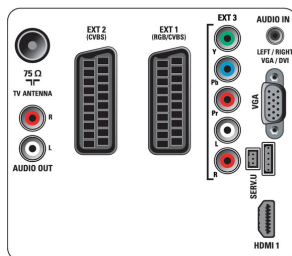

Multimedia Applications

- Multimedia connections: USB
- Playback Formats: MP3, JPEG Still pictures

Tuner/Reception/Transmission

- Aerial Input: 75 ohm coaxial (IEC75)
- TV system: PAL I, PAL B/G, PAL D/K, SECAM B/G, SECAM D/K, SECAM L/L'
- Video Playback: NTSC, SECAM, PAL
- Tuner bands: Hyperband, S-Channel, UHF, VHF

Connectivity

- Ext 1 Scart: Audio L/R, RGB
- Ext 2 Scart: Audio L/R, CVBS in
- Number of Scarts: 2
- Ext 3: YPbPr, Audio L/R in
- HDMI 1: HDMI v1.3
- Front / Side connections: HDMI v1.3, CVBS in, Audio L/R in, USB 2.0
- Other connections: Audio constant level out, PC Audio in, PC-In VGA
- EasyLink (HDMI-CEC): One touch play, System info (menu language), EasyLink, System audio control, System standby

Power

- Ambient temperature: 5 °C to 35 °C
- Mains power: 220-240V; 50Hz

- Power consumption (typical): 125 W
- Standby power consumption: 1W
- Annual energy consumption: 284.7 kWh
- Presence of lead: Yes*
- Mercury content: 72 mg

Dimensions

- Compatible wall mount: adjustable 300 x 200mm
- Set dimensions (W x H x D): 1018.5 x 635.7 x 83 mm
- Set dimensions with stand (W x H x D): 1018.5 x 683 x 236 mm
- Weight incl. Packaging: 17.4 kg
- Product weight: 11.5 kg
- Product weight (+stand): 12.8 kg
- Box dimensions (W x H x D): 1220 x 746 x 158 mm

Accessories

- Included accessories: Table top stand, Power cord, Quick start guide, User Manual, Warranty Leaflet, Remote Control, 2 x AAA Batteries

Rear connectors

Side

Issue date 2019-11-12

Version: 7.4.5

12 NC: 8670 000 58509
EAN: 87 12581 52115 8

© 2019 Koninklijke Philips N.V.
All Rights reserved.

Specifications are subject to change without notice.
Trademarks are the property of Koninklijke Philips N.V.
or their respective owners.

www.philips.com

* Typical on-mode power consumption measured according to IEC62087 Ed 2.

* Annual energy consumption is calculated using the typical power consumption 4 hours per day, 365 days per year.

* This television contains lead only in certain parts or components where no technology alternatives exist in accordance with existing exemption clauses under the RoHS Directive.