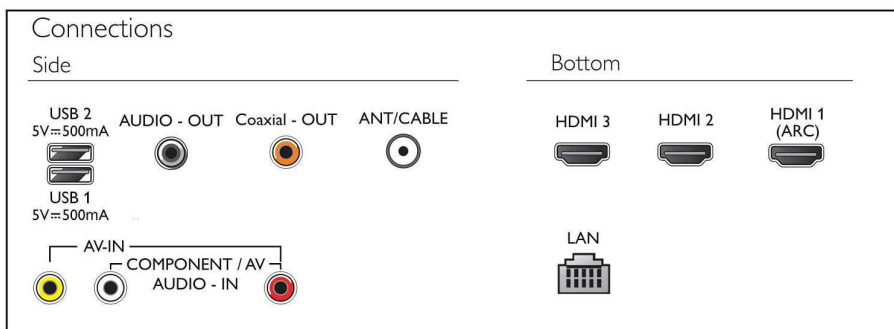

Issue date 2023-10-16

Version: 5.9.1

EAN: 87 18863 01960 3

© 2023 Koninklijke Philips N.V.
All Rights reserved.

Specifications are subject to change without notice.
Trademarks are the property of Koninklijke Philips N.V. or their respective owners.

www.philips.com

* EPG and actual visibility (up to 8 days) is country and operator dependent.
* The TV supports DVB reception for 'Free to air' broadcast. Specific DVB operators may not be supported. An up to date list can be found in the FAQ section of the Philips support website. For some operators Conditional Access and subscription are required. Contact your operator for more information.
* (Philips) only compatible with specific Philips player device.