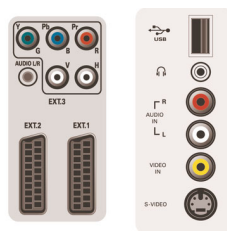

Tuner/Reception/Transmission

- Aerial Input: 75 ohm coaxial (IEC75)
- TV system: DVB COFDM 2K/8K
- Video Playback: NTSC, SECAM, PAL
- Digital TV: DVB Terrestrial *
- Tuner bands: Hyperband, S-Channel, UHF, VHF

Connectivity

- Ext 1 Scart: Audio L/R, CVBS in/out, RGB
- Ext 2 Scart: Audio L/R, CVBS in/out, RGB, S-video

- in, S-video out
- Ext 3: YPbPr
- Ext 4: HDMI
- Ext 5: HDMI
- Front / Side connections: Audio L/R in, CVBS in, Headphone Out, S-video in, USB
- Other connections: Analog audio Left/Right out, S/PDIF in (coaxial), S/PDIF out (coaxial)

Power

- Ambient temperature: 5 °C to 40 °C
- Mains power: AC 220 - 240 V +/- 10%
- Power consumption: 248 W
- Standby power consumption: <1W

Accessories

- Included accessories: Table top stand, Power cord, User Manual, Registration card, Warranty certificate, Remote Control, Batteries for remote control
- Optional accessories: Floor stand

Dimensions

- Set dimensions (W x H x D): 1046 x 686 x 118 mm
- Set dimensions with stand (W x H x D): 1046 x 748.6 x 264.5 mm
- Product weight: 25 kg
- Product weight (+stand): 32 kg
- Box dimensions (W x H x D): 1152 x 788 x 313 mm
- Weight incl. Packaging: 35 kg
- Wall mount compatible: 600 x 400 mm

Stereo system					Transmission system					
2CS DK	NICAM DK	2CS BG	NICAM I	NICAM LL	PAL BG	PAL D/K	PAL I	SECAM BG	SECAM DK	SECAM LL
•	•	•	•	•	•	•	•	•	•	•

Issue date 2022-07-14

Version: 4.0.6

12 NC: 8670 000 25348
EAN: 87 12581 30218 4

© 2022 Koninklijke Philips N.V.
All Rights reserved.

Specifications are subject to change without notice.
Trademarks are the property of Koninklijke Philips N.V.
or their respective owners.

www.philips.com