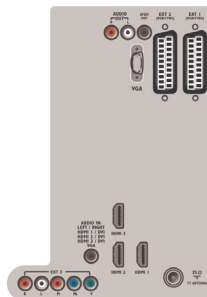

Tuner/Reception/Transmission

- Aerial Input: 75 ohm coaxial (IEC75)
- TV system: DVB COFDM 2K/8K
- Video Playback: NTSC, SECAM, PAL
- Digital TV: DVB-T MPEG4*, DVB-C MPEG4*
- Tuner bands: Hyperband, S-Channel, UHF, VHF

Connectivity

- Ext 1 Scart: Audio L/R, CVBS in, RGB
- Ext 2 Scart: Audio L/R, CVBS in, RGB
- Ext 3: YPbPr, Audio L/R in
- Front / Side connections: HDMI v1.3, S-video in, CVBS in, Audio L/R in, Headphone Out, USB
- Other connections: Analog audio Left/Right out, PC Audio in, PC-In VGA, S/PDIF out (coaxial), Common Interface Plus (CI+), Common Interface
- HDMI 1: HDMI v1.3
- HDMI 2: HDMI v1.3

- HDMI 3: HDMI v1.3
- EasyLink (HDMI-CEC): One touch play, Remote control pass-through, System audio control, System standby

Power

- Ambient temperature: 5 °C to 35 °C
- Mains power: 220 - 240V, 50Hz
- Power consumption (typical): 146 W
- Standby power consumption: 0.15 W

Dimensions

- Set dimensions (W x H x D): 996 x 603 x 88 mm
- Set dimensions with stand (W x H x D): 996 x 655 x 260 mm
- Weight incl. Packaging: 24.1 kg
- Product weight: 17.1 kg
- Product weight (+stand): 19.9 kg
- Box dimensions (W x H x D): 1203 x 682 x 266 mm
- Wall mount compatible: 400 x 400 mm

Accessories

- Included accessories: Tabletop swivel stand, Power cord, Quick start guide, Warranty certificate, Remote Control, Batteries for remote control

Rear connectors