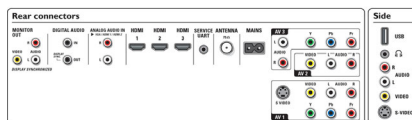

Multimedia Applications

- Multimedia connections: USB
- Playback Formats: MP3, Slideshow files (.alb), JPEG Still pictures

Tuner/Reception/Transmission

- Aerial Input: 75 ohm coaxial (IEC75)
- TV system: PAL I, PAL B/G, SECAM B/G, SECAM D/K

- Video Playback: NTSC, SECAM, PAL
- Tuner bands: Hyperband, S-Channel, UHF, VHF

Connectivity

- AV 1: (1, 2, 3Fh autoranging), Audio L/R in, CVBS in, S-Video, YPbPr
- AV 2: Audio L/R in, CVBS
- AV 3: (1, 2, 3Fh autoranging), Audio L/R in, YPbPr
- AV 4: HDMI, Audio L/R in
- AV 5: HDMI
- AV 6: HDMI
- Front / Side connections: Audio L/R in, CVBS in, Headphone Out, S-video in, USB
- Other connections: Analog audio Left/Right out, S/PDIF out (coaxial)

Power

- Ambient temperature: 5 °C to 35 °C
- Mains power: AC 220 - 240 V +/- 10%
- Power consumption: 232 W
- Standby power consumption: 0.8 W

Accessories

- Included accessories: Tabletop swivel stand, Wall mounting bracket, RF antenna cable

Dimensions

- Set dimensions (W x H x D): 1046 x 686 x 116 mm
- Set dimensions with stand (H x D): 749 x 265 mm
- Product weight: 26.1 kg
- Product weight (+stand): 33 kg
- Box dimensions (W x H x D): 1166 x 800 x 277 mm
- Weight incl. Packaging: 39.1 kg
- Wall mount compatible: 600 x 400 mm

Issue date 2022-07-14

Version: 7.0.13

12 NC: 8670 000 25095
EAN: 87 12581 30075 3

© 2022 Koninklijke Philips N.V.
All Rights reserved.

Specifications are subject to change without notice.
Trademarks are the property of Koninklijke Philips N.V.
or their respective owners.

www.philips.com