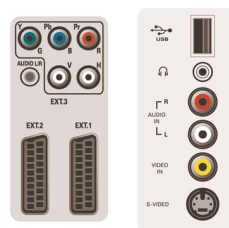

- Multimedia connections: USB (streaming video capable)
- Playback Formats: MP3, Slideshow files (.alb), JPEG Still pictures, MPEG2

Tuner/Reception/Transmission

- Aerial Input: 75 ohm coaxial (IEC75)
- TV system: DVB COFDM 2K/8K
- Video Playback: NTSC, SECAM, PAL
- Digital TV: DVB Terrestrial *
- Tuner bands: Hyperband, S-Channel, UHF, VHF

Connectivity

- Ext 1 Scart: Audio L/R, CVBS in/out, RGB
- Ext 2 Scart: Audio L/R, CVBS in/out, RGB, S-video

- Ext 3: YPbPr
- Ext 4: HDMI
- Ext 5: HDMI
- Front / Side connections: Audio L/R in, CVBS in, Headphone Out, S-video in, USB
- Other connections: Analog audio Left/Right out, S/PDIF in (coaxial), S/PDIF out (coaxial)

Power

- Ambient temperature: 5 °C to 40 °C
- Mains power: AC 220 - 240 V +/- 10%
- Power consumption: 128 W
- Standby power consumption: <1W

Accessories

- Included accessories: Table top stand, Power cord, User Manual, Registration card, Warranty certificate, Remote Control, Batteries for remote control
- Optional accessories: Floor stand

Dimensions

- Set dimensions (W x H x D): 804.9 x 546.5 x 117.6 mm
- Set dimensions with stand (W x H x D): 804.9 x 609 x 210 mm
- Product weight: 14.4 kg
- Product weight (+stand): 22.6 kg
- Box dimensions (W x H x D): 877 x 641 x 267 mm
- Weight incl. Packaging: 22.6 kg
- Wall mount compatible: 200 x 100 mm

Stereo system					Transmission system					
2CS DK	NICAM DK	2CS BG	NICAM I	NICAM LL	PAL BG	PAL D/K	PAL I	SECAM BG	SECAM DK	SECAM LL
•	•	•	•	•	•	•	•	•	•	•

Issue date 2022-07-14

Version: 5.0.8

12 NC: 8670 000 25332
EAN: 87 12581 30199 6

© 2022 Koninklijke Philips N.V.
All Rights reserved.

Specifications are subject to change without notice.
Trademarks are the property of Koninklijke Philips N.V.
or their respective owners.

www.philips.com