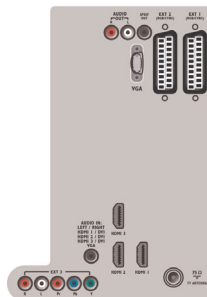

Connectivity

- Ext 1 Scart: Audio L/R, CVBS in, RGB
- Ext 2 Scart: Audio L/R, CVBS in, RGB
- Ext 3: YPbPr, Audio L/R in
- Front / Side connections: HDMI v1.3, S-video in, CVBS in, Audio L/R in, Headphone Out, USB
- Other connections: Analog audio Left/Right out, PC Audio in, PC-In VGA, S/PDIF out (coaxial), Common Interface Plus (CI+), Common Interface
- HDMI 1: HDMI v1.3
- HDMI 2: HDMI v1.3
- HDMI 3: HDMI v1.3
- EasyLink (HDMI-CEC): One touch play, Remote control pass-through, System audio control,

System standby

Power

- Ambient temperature: 5 °C to 35 °C
- Mains power: 220 - 240V, 50Hz
- Power consumption (typical): 88 W
- Standby power consumption: 0.15 W

Dimensions

- Set dimensions (W x H x D): 762 x 470 x 88 mm
- Set dimensions with stand (W x H x D): 762 x 522 x 220 mm
- Weight incl. Packaging: 15.4 kg
- Product weight: 9.8 kg
- Product weight (+stand): 12.7 kg
- Box dimensions (W x H x D): 953 x 604 x 199 mm
- VESA wall mount compatible: 200 x 200 mm

Accessories

- Included accessories: Tabletop swivel stand, Power cord, Quick start guide, User Manual, Warranty certificate, Remote Control, Batteries for remote control, CD-ROM

Rear connectors

Side

Issue date 2019-11-12