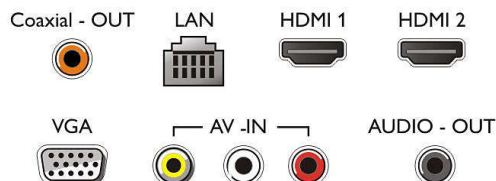

Connections

Side

Bottom

Issue date 2023-10-16

Version: 10.1.1

EAN: 87 18863 01415 8

© 2023 Koninklijke Philips N.V.
All Rights reserved.

Specifications are subject to change without notice. Trademarks are the property of Koninklijke Philips N.V. or their respective owners.

www.philips.com

* EPG and actual visibility (up to 8 days) is country and operator dependent.

* Philips TV does not guarantee 100% interoperability with all HDMI CEC devices

* Netflix movie programs are only available via your content provider set top box (not available on your TV). Please approach your content provider for Netflix subscription.