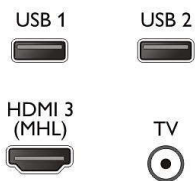

Three HDMI with Easylink

Avoid cable clutter with a single cable to carry both picture and audio signals from your devices to your TV. HDMI uses uncompressed signals, ensuring the highest quality from source to screen. Together with Philips Easylink, you'll need only one remote control to perform most operations on your TV, DVD, Blu-ray, set top box or home theatre system.

Connections

Side

Bottom

Issue date 2023-10-16

Version: 10.1.1

EAN: 87 18863 01415 8

© 2023 Koninklijke Philips N.V.
All Rights reserved.

Specifications are subject to change without notice. Trademarks are the property of Koninklijke Philips N.V. or their respective owners.