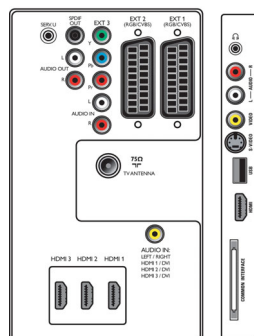

Connectivity

- Ext 1 Scart: Audio L/R, CVBS in/out, RGB
- Ext 2 Scart: Audio L/R, CVBS in/out, RGB
- Ext 3: YPbPr, Audio L/R in
- Ext 4: HDMI v1.3
- Ext 5: HDMI v1.3
- Ext 6: HDMI v1.3
- EasyLink (HDMI-CEC): One touch play, System standby
- Front/Side connections: HDMI v1.3, S-video in, CVBS in, Audio L/R in, Headphones Out, USB
- Other connections: Analogue audio Left/Right out, PC Audio in, S/PDIF out (coaxial), Common Interface

Power

- Ambient temperature: 5°C to 35°C
- Mains power: 220 - 240 V, 50/60 Hz
- Power consumption: 270 W
- Standby power consumption: 0.15 W

Dimensions

- Set dimensions (W x H x D): 1163 x 712 x 117 mm
- Set dimensions with stand (W x H x D): 1163 x 786 x 310 mm
- Weight incl. Packaging: 50.7 kg
- Product weight: 29.5 kg
- Product weight (+stand): 36.5 kg
- Box dimensions (W x H x D): 1287 x 883 x 391 mm
- VESA wall mount compatible: 400 x 400 mm

Accessories

- Included accessories: Power cord, Quick start guide, User Manual, Warranty certificate, Remote Control, Batteries for remote control

Stereo system					Transmission system					
2CS DK	NICAM DK	2CS BG	NICAM I	NICAM LL	PAL BG	PAL D/K	PAL I	SECAM BG	SECAM DK	SECAM LL
•	•	•	•	•	•	•	•	•	•	•