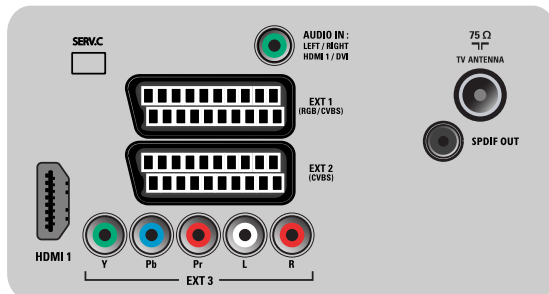

Tuner/Reception/Transmission

- Aerial Input: 75 ohm coaxial (IEC75)
- TV system: PAL I, PAL B/G, SECAM B/G, SECAM L/L'
- Video Playback: NTSC, SECAM, PAL
- Tuner bands: Hyperband, S-Channel, UHF, VHF

Connectivity

- Ext 1 Scart: Audio L/R, RGB
- Ext 2 Scart: Audio L/R
- Number of Scarts: 2
- Ext 3: YPbPr, Audio L/R in
- Front/Side connections: HDMI v1.3, CVBS in, Audio L/R in
- Audio Output - Digital: Coaxial (cinch)
- Other connections: S/PDIF out (coaxial)
- HDMI 1: HDMI v1.3
- EasyLink (HDMI-CEC): One touch play, EasyLink, System standby

- Power consumption (typical): 125 W
- Standby power consumption: 0.30 W

Dimensions

- Set dimensions (W x H x D): 1026 x 667.4 x 82.4 mm
- Set dimensions with stand (W x H x D): 1026 x 727.4 x 261.5 mm
- Weight incl. Packaging: 23.6 kg
- Product weight: 17.38 kg
- Product weight (+stand): 19.5 kg
- Box dimensions (W x H x D): 1170 x 787 x 260 mm
- Colour cabinet: High gloss black deco front black cabinet
- VESA wall mount compatible: 400 x 400 mm

Accessories

- Included accessories: Tabletop stand, Power cord, Quick start guide, User Manual, Warranty certificate, Remote Control, 2 x AAA Batteries

Rear connectors

Side