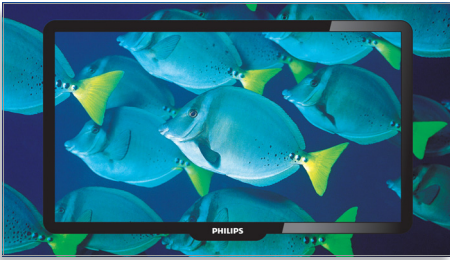

Highlights

Digital Crystal Clear

Digital Crystal Clear is a package of picture innovations that digitally adjusts and optimises picture quality to optimal contrast, colour and sharpness levels. It's like watching vivid cinema-like images.