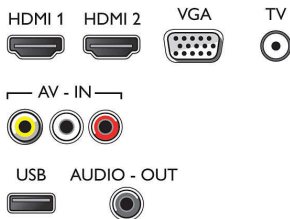

Connections

Side

Issue date 2023-10-16

Version: 9.0.3

EAN: 87 18863 00558 3

© 2023 Koninklijke Philips N.V.
All Rights reserved.

Specifications are subject to change without notice.
Trademarks are the property of Koninklijke Philips N.V.
or their respective owners.

www.philips.com