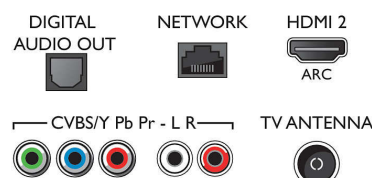

Sound

- Output power (RMS): 16W
- Sound Enhancement: Incredible Surround, Clear Sound, Auto Volume Leveler, Bass Control, Smart Sound

Connectivity

- Number of AV connections: 1
- Number of HDMI connections: 2
- HDMI features: Audio Return Channel
- Number of component in (YPbPr): 1
- EasyLink (HDMI-CEC): Remote control pass-through, System audio control, System standby, One touch play
- Number of USBs: 2
- Wireless connection: Dual Band, Wi-Fi 802.11n 2x2 integrated
- Other connections: Antenna IEC75, Digital audio out (optical), Ethernet-LAN RJ-45, Headphone out, Service connector, Audio L/R in
- SPDIF digital sound output: 1 (Optical)

Power

- Mains power: AC 110 - 240 V 50/60Hz
- Ambient temperature: 5 °C to 35 °C
- Standby power consumption: $\leq 0.5W$
- Power Saving Features: Auto switch-off timer, Eco mode, Picture mute (for radio)

Accessories

- Included accessories: Remote Control, 2 x AAA Batteries, Table top stand, Power cord, Quick start guide, Legal and safety brochure

Dimensions

- Set Width: 968.2 mm
- Set Height: 562.4 mm
- Set Depth: 76.8 mm
- Product weight: 8.45 kg
- Set width (with stand): 968.2 mm
- Set height (with stand): 623.6 mm
- Set depth (with stand): 193.9 mm
- Product weight (+stand): 8.58 kg
- Box width: 1063 mm
- Box height: 658 mm
- Box depth: 153 mm
- Wall mount compatible: 200 x 200 mm

Connections

Side

Rear

Issue date 2023-10-16

Version: 6.1.1

EAN: 87 18863 01247 5

© 2023 Koninklijke Philips N.V.
All Rights reserved.

Specifications are subject to change without notice.
Trademarks are the property of Koninklijke Philips N.V.
or their respective owners.

www.philips.com

* EPG and actual visibility (up to 8 days) is country and operator dependent.

* Energy consumption in kWh per year, based on the power consumption of the television operating 4 hours per day for 365 days. The actual energy consumption will depend on how the television is used.

* The TV supports DVB reception for 'Free to air' broadcast. Specific DVB operators may not be supported. An up to date list can be found in the FAQ section of the Philips support website. For some operators Conditional Access and subscription are required. Contact your operator for more information.

* (Philips) only compatible with specific Philips player device.