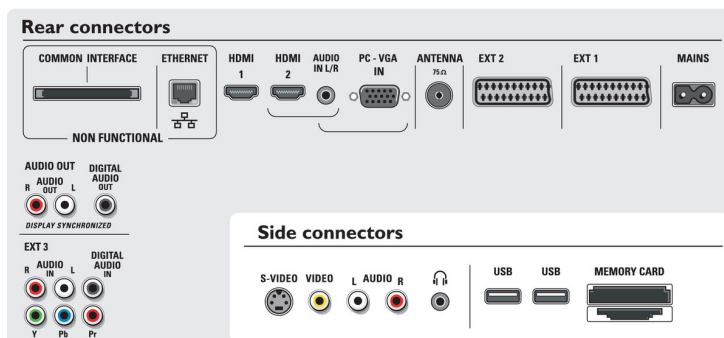

Tuner/Reception/Transmission

- Aerial Input: 75 ohm coaxial (IEC75)
- TV system: PAL, SECAM
- Video Playback: NTSC, SECAM, PAL
- Tuner bands: Hyperband, S-Channel, UHF, VHF

Connectivity

- Ext 1 Scart: Audio L/R, CVBS in/out, RGB
- Ext 2 Scart: Audio L/R, CVBS in/out, RGB, Y/C
- Ext 3: YPbPr
- Ext 4: HDMI

- Ext 5: HDMI
- Ext 6: VGA PC-in, Audio L/R in
- Front / Side connections: Audio L/R in, CVBS in, Headphone out, S-video in, 2x USB, Multi-slot memory card reader
- Other connections: Analog audio Left/Right out, PC-in VGA + Audio L/R in, S/PDIF in (coaxial), S/PDIF out (coaxial)

Power

- Ambient temperature: 5 °C to 40 °C
- Mains power: AC 220 - 240 V +/- 10%
- Power consumption: 241 W
- Standby power consumption: 0.8 W

Dimensions

- Set dimensions (W x H x D): 991 x 707 x 114 mm
- Set dimensions with stand (H x D): 767 x 265 mm
- Weight incl. Packaging: 39 kg
- Product weight: 26 kg
- Box dimensions (W x H x D): 1160 x 923 x 290 mm
- Color cabinet: High Gloss Black
- VESA wall mount compatible: 800 x 200 mm

Accessories

- Included Accessories: Tabletop swivel stand, Wall mounting bracket, RF antenna cable
- Optional accessories: Floor stand

Issue date 2022-04-26

Version: 6.0.8

12 NC: 8670 000 24222
EAN: 87 10895 97551 3

© 2022 Koninklijke Philips N.V.
All Rights reserved.

Specifications are subject to change without notice.
Trademarks are the property of Koninklijke Philips N.V.
or their respective owners.

www.philips.com