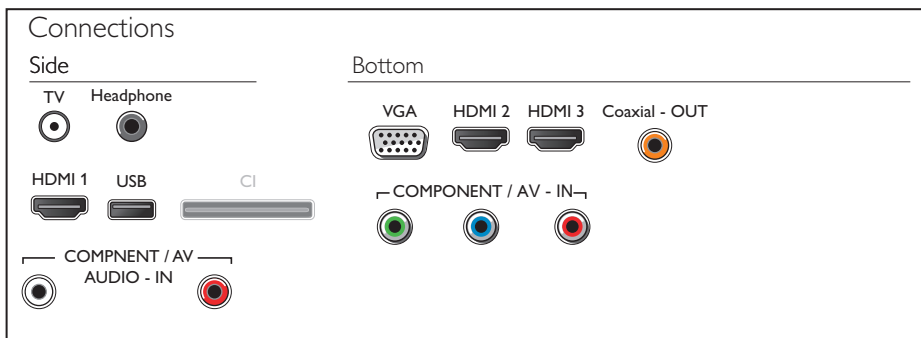

- Firmware upgradeable: Firmware upgradeable via USB
- Screen Format Adjustments: 4:3, Widescreen, 16:9, Fit to Screen
- Program: USB Recording*

Sound

- Output power (RMS): 16W
- Sound Enhancement: Incredible Surround

Connectivity

- Number of HDMI connections: 3
- Number of component in (YPbPr): 1
- Number of USBs: 1
- Other connections: Antenna IEC75, Headphone out, Digital audio out (coaxial), PC-In VGA
- EasyLink (HDMI-CEC): System standby, One touch play
- HDMI features: Audio Return Channel

Supported Display Resolution

- Computer inputs: up to 1920x1080 @ 60Hz
- Video inputs: 24, 25, 30, 50, 60 Hz, up to

1920x1080p

Multimedia Applications

- Video Playback Formats: H264/MPEG-4 AVC, MPEG-2, MPEG-4
- Subtitles Formats Support: .AAS, .SRT
- Music Playback Formats: MP3, AAC, MPEG1 L1/2
- Picture Playback Formats: JPEG, BMP, PNG

Tuner/Reception/Transmission

- Analog TV: NTSC, PAL, SECAM
- Digital TV: DVB-T/T2
- TV Program guide*: 8 day Electronic Program Guide

Power

- Mains power: AC 110 - 240 V 50/60Hz
- Standby power consumption: < 0.5 W

Dimensions

- Set dimensions (W x H x D): 968 x 565 x 77 mm
- Set dimensions with stand (W x H x D): 968 x 614 x 219 mm
- Product weight: 7.8 kg
- Product weight (+stand): 8.0 kg
- Weight incl. Packaging: 10.0 kg
- VESA wall mount compatible: 200 x 300 mm

Accessories

- Included accessories: Remote Control, Power cord, Quick start guide, Table top stand, 2 x AAA Batteries

Issue date 2018-02-14

Version: 2.1.1

12 NC: 8670 001 36119
EAN: 87 18863 00846 1

© 2018 Koninklijke Philips N.V.
All Rights reserved.

Specifications are subject to change without notice.
Trademarks are the property of Koninklijke Philips N.V.
or their respective owners.

www.philips.com

* EPG and actual visibility (up to 8 days) is country and operator dependent.

* The TV supports DVB reception for 'Free to air' broadcast. Specific DVB operators may not be supported. An up to date list can be found in the FAQ section of the Philips support website. For some operators Conditional Access and subscription are required. Contact your operator for more information.

* USB recording for digital channels only, recordings may be limited by broadcast copy protection (CI+). Country and channel restrictions may apply.