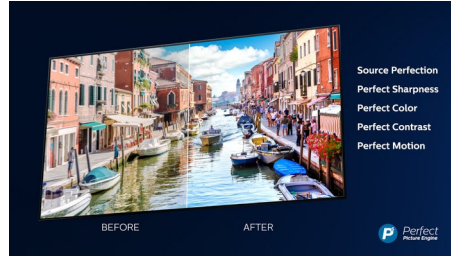

P5 Perfect Picture Engine

The Philips P5 Perfect Picture Engine delivers an image as brilliant as the content you love. Details have noticeably more depth. Colours are vivid, while skin tones look natural. Contrast is so crisp you'll feel every detail. And motion is so smooth that you'll never lose sight of the ball, no matter how fast the play.