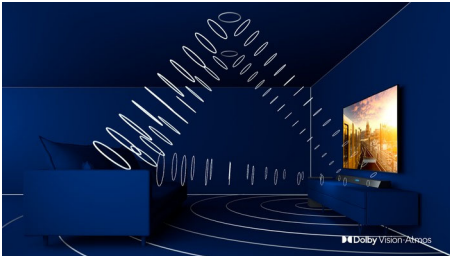

Dolby Vision and Dolby Atmos

Support for Dolby's premium sound and video formats means the HDR content you watch will look-and sound-gloriously real. Whether it's the latest streaming series or a Blu-Ray disc set, you'll enjoy contrast, brightness, and color that reflect the director's original intentions.

And hear spacious sound with clarity, detail, and depth.