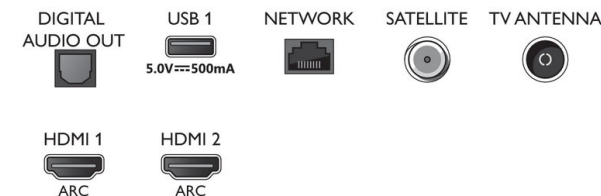

Bottom

Issue date 2022-01-30

Version: 9.2.1

12 NC: 8670 001 65821
EAN: 87 18863 02344 0

© 2022 Koninklijke Philips N.V.
All Rights reserved.

Specifications are subject to change without notice.
Trademarks are the property of Koninklijke Philips N.V.
or their respective owners.

www.philips.com

* EPG and actual visibility (up to 8 days) is country and operator dependent.
* The TV supports DVB reception for 'Free to air' broadcast. Specific DVB operators may not be supported. An up to date list can be found in the FAQ section of the Philips support website. For some operators Conditional Access and subscription are required. Contact your operator for more information.
* Philips TV Remote app and related functionalities vary per TV model, operator, and country, as well as smart device model and OS. For more details please visit: www.philips.com/TVRemoteapp.
* Smart TV app offerings vary per TV model and country. For more details please visit: www.philips.com/smarttv.
* USB recording for digital channels only, recordings may be limited by broadcast copy protection (CI+). Country and channel restrictions may apply.
* This television contains lead only in certain parts or components where no technology alternatives exist in accordance with existing exemption clauses under the RoHS Directive.
* Amazon, Alexa and all related logos are trademarks of Amazon.com, Inc. or its affiliates. Amazon Alexa is available in selected languages and countries.
* Disney+ subscription required. Subject to terms at <https://www.disneyplus.com> (c) 2020 Disney and its related entities. Disney+ is available in selected languages and countries.
* Immerse in legendary and exclusive titles from Disney, Pixar, Marvel, Star Wars, and National Geographic available on Philips Android TVs.
* Disney+ is available on all Philips Android TVs. Disney+ is not available on Philips Saphi Smart TVs. Disney+ subscription required. Subject to terms at <https://www.disneyplus.com> (c) 2020 Disney and its related entities.