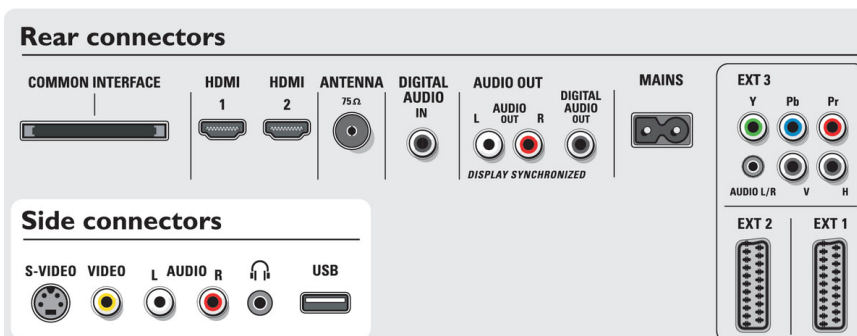

Connectivity

- Ext 1 Scart: Audio L/R, CVBS in/out, RGB
- Ext 2 Scart: Audio L/R, CVBS in/out, RGB, S-video in, S-video out
- Ext 3: YPbPr

- Ext 4: HDMI
- Ext 5: HDMI
- Ext 6: VGA PC-in, Audio L/R in
- Front/Side connections: Audio L/R in, CVBS in, Headphones Out, S-video in, USB
- Other connections: Analogue audio Left/Right out, S/PDIF in (coaxial), S/PDIF out (coaxial), Common Interface

Power

- Ambient temperature: 5°C to 40°C
- Mains power: AC 220-240 V +/- 10%
- Power consumption: 248 W
- Standby power consumption: <1 W

Dimensions

- Set dimensions (W x H x D): 1095 x 764 x 114 mm
- Set dimensions with stand (H x D): 824 x 290 mm
- Weight incl. Packaging: 59 kg
- Product weight: 35 kg
- Box dimensions (W x H x D): 1292 x 1064 x 323 mm
- VESA wall mount compatible: 800 x 400 mm

Accessories

- Included accessories: Tabletop stand, RF antenna cable
- Optional accessories: Floor stand

Issue date 2019-06-26

Version: 4.0.5

12 NC: 8670 000 24344
EAN: 87 10895 98894 0

© 2019 Koninklijke Philips N.V.
All Rights reserved.