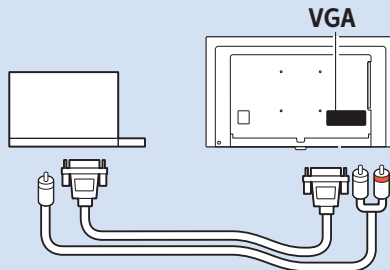

USB Flash Drive

Computer

Computer

VESA (x, y)
43" 200x200 M6
49" 400x200 M6

43"

49"

108cm

123cm