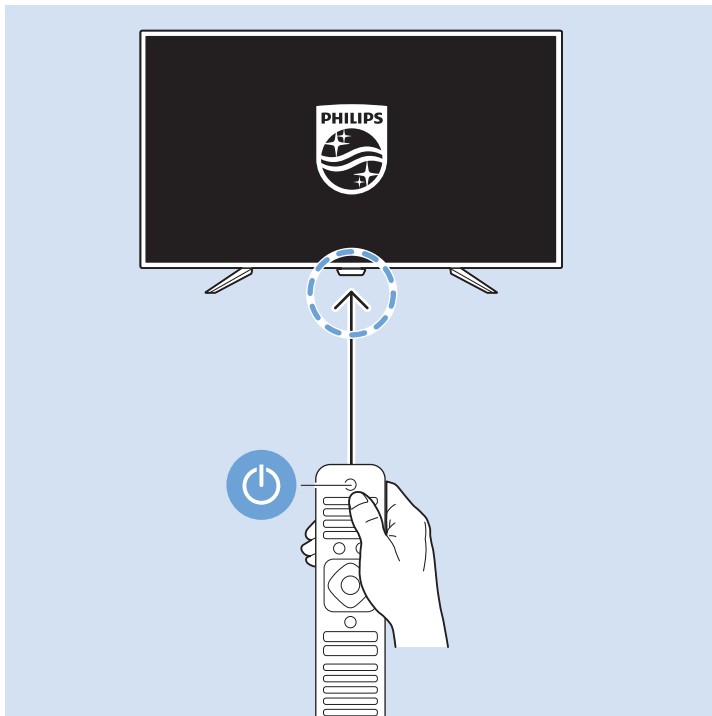

USB Flash Drive

Computer

Computer

VESA (x, y)
43" 200x200 M6
49" 400x200 M6

43"

49"

108cm

123cm