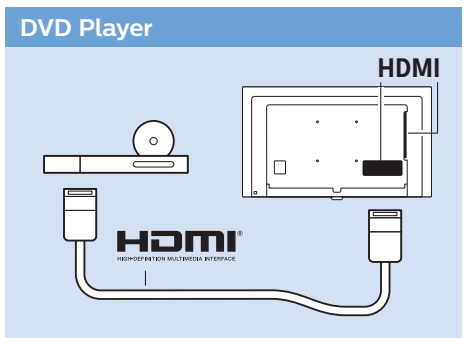

www.philips.com/connectivityguide