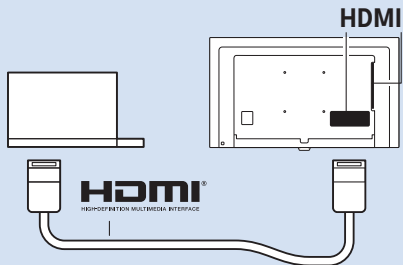

USB Flash Drive

Computer

Computer

VESA (x, y)
43" 200x200 M6
49" 400x200 M6

43"

49"

108cm

123cm