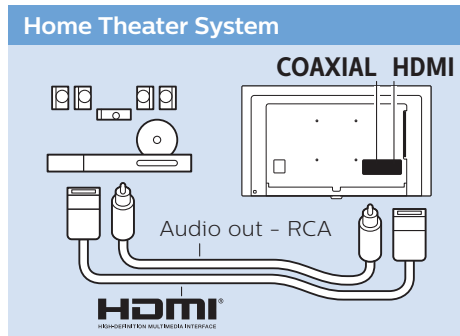

www.philips.com/connectivityguide