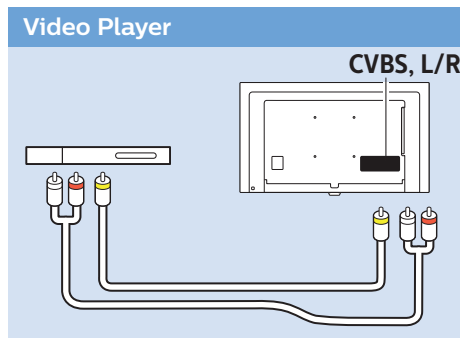

www.philips.com/connectivityguide