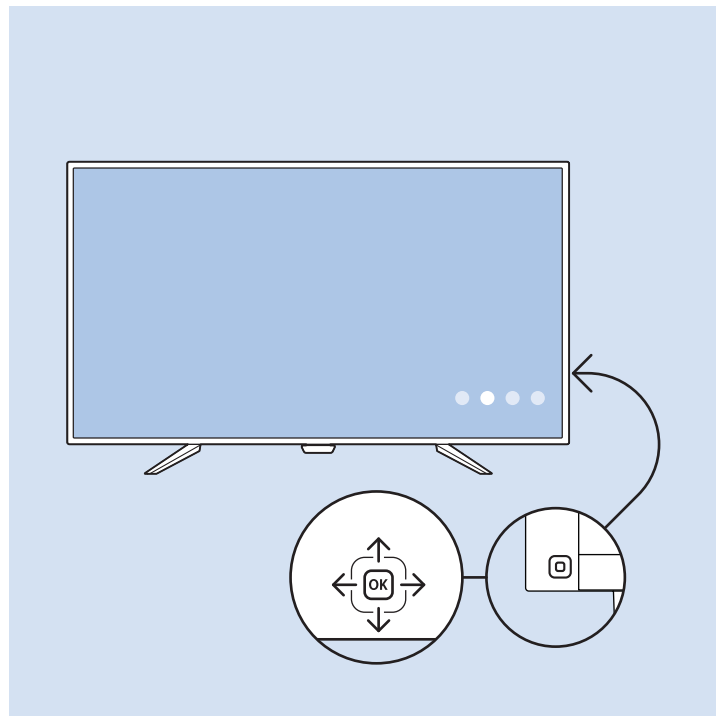

USB Flash Drive

Computer

Computer

VESA (x, y)
43" 200x200 M6
49" 400x200 M6

43"

49"

108cm

123cm