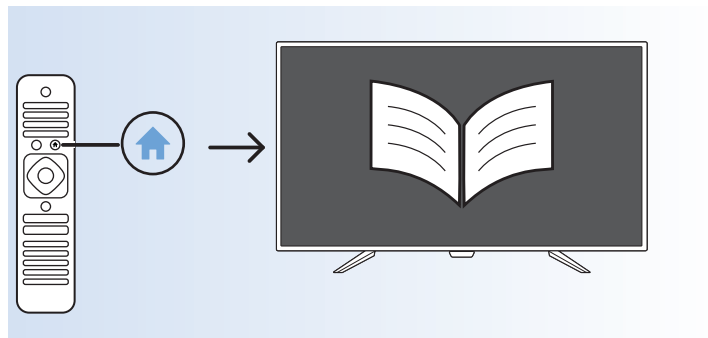

Help | 幫忙

philips.com/support

6701 Series
User Manual