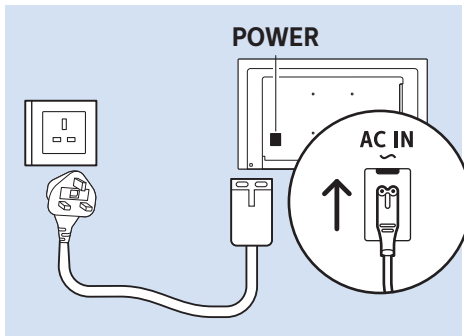

www.philips.com/connectivityguide