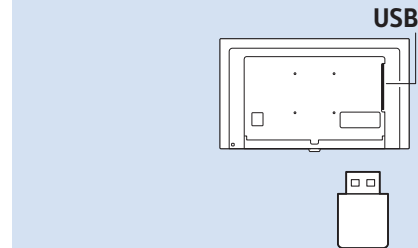

USB Flash Drive

Computer

Computer

VESA (x, y)
43" 200x200 M6
49" 400x200 M6

43"

49"

108cm

123cm