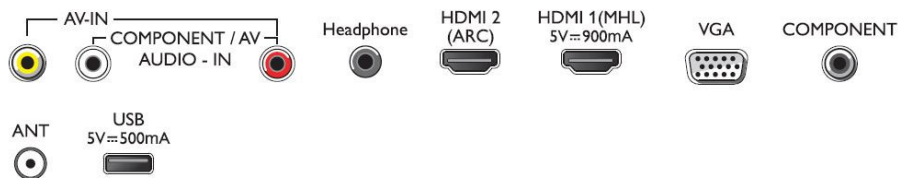

Sound

- Output power (RMS): 8W (4W*2)
- Sound Enhancement: Virtual Surround

Connectivity

- Number of HDMI connections: 2
- Number of USBs: 1
- Number of component in (YPbPr): 1 (adapter)
- Number of AV connections: 1
- Other connections: Antenna IEC75, Headphone out, PC-In VGA
- HDMI features: Audio Return Channel
- EasyLink (HDMI-CEC): Remote control pass-through, System standby, One touch play

Power

- Mains power: AC 100 - 240 V 50/60Hz
- Ambient temperature: 5 °C to 40 °C

Dimensions

- Box dimensions (W x H x D): 607 x 410 x 126 mm
- Set dimensions (W x H x D): 550 x 327 x 69 mm
- Set dimensions with stand (W x H x D): 550 x 365 x 162 mm
- VESA wall mount compatible: 100 x 100 mm
- Product weight: 2.3 kg
- Product weight (+stand): 2.4 kg
- Weight incl. Packaging: 3 kg

Accessories

- Included accessories: Remote Control, 2 x AAA Batteries, Table top stand, Power cord, Quick start guide, User Manual

Connections

Side

Issue date 2019-11-01

Version: 8.0.1

12 NC: 8670 001 54184
EAN: 87 18863 01624 4