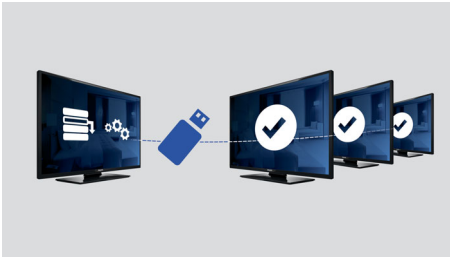

A

PHILIPS

Highlights

USB Cloning

Provides the ability to easily copy all programming and channel programming settings from one TV into other TV sets in less than a minute. The feature ensures uniformity between TV sets and significantly reduces installation time and costs.

Volume limitation

This feature predefines the volume range with which the TV set is allowed to operate, preventing excessive volume adjustments and avoiding disturbance of next door guests.

Installation menu locking

Welcome Page

A welcome greeting is displayed each time the TV set is switched on.

Specifications

Picture/Display

- Display: LED Full HD
- Diagonal screen size: 40 inch / 102 cm
- Aspect ratio: 16:9
- Panel resolution: 1920x1080p
- Viewing angle: 176° (H) / 176° (V)
- Picture enhancement: Digital Crystal Clear, 100 Hz Perfect Motion Rate
- Color cabinet: Black
- Brightness: 300 cd/m²