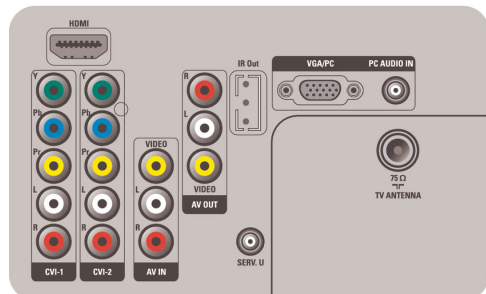

Tuner/Reception/Transmission

- Aerial Input: 75 ohm coaxial (IEC75)
- TV system: PAL B/G, PAL D/K
- Video Playback: NTSC, PAL
- Tuner bands: Hyperband, S-Channel, UHF, VHF
- Number of Preset Channels: 99

Connectivity

- AV 1: Audio L/R in, YPbPr
- AV 2: Audio L/R in, YPbPr
- AV 3: Audio L/R in, CVBS in
- Front / Side connections: HDMI v1.3, CVBS in, Audio L/R in, Headphone out
- Other connections: Monitor out, CVBS, L/R (cinch), PC-in VGA + Audio L/R in
- HDMI 1: HDMI v1.3
- EasyLink (HDMI-CEC): One touch play, EasyLink, System standby

Power

- Ambient temperature: 5 °C to 40 °C
- Mains power: 110-240V; 50-60Hz
- Power consumption: 198 W
- Standby power consumption: 0.30 W

Dimensions

- Set dimensions (W x H x D): 1026 x 667 x 83 mm
- Set dimensions with stand (W x H x D): 1026 x 728 x 265 mm
- Weight incl. Packaging: 26.5 kg
- Product weight: 16.1 kg
- Product weight (+stand): 18.5 kg
- Box dimensions (W x H x D): 1302 x 827 x 270 mm
- VESA wall mount compatible: 400 x 400 mm

Accessories

- Included accessories: Table top stand, Power cord, Quick start guide, User Manual, Remote Control, 2 x AAA Batteries
- User Manual: Arabic, English, French, Thai, Traditional Chinese

Rear connectors

Side

Issue date 2019-06-28

Version: 4.3.8

12 NC: 8670 000 51753
EAN: 87 12581 47799 8

© 2019 Koninklijke Philips N.V.
All Rights reserved.

Specifications are subject to change without notice.
Trademarks are the property of Koninklijke Philips N.V.
or their respective owners.

www.philips.com