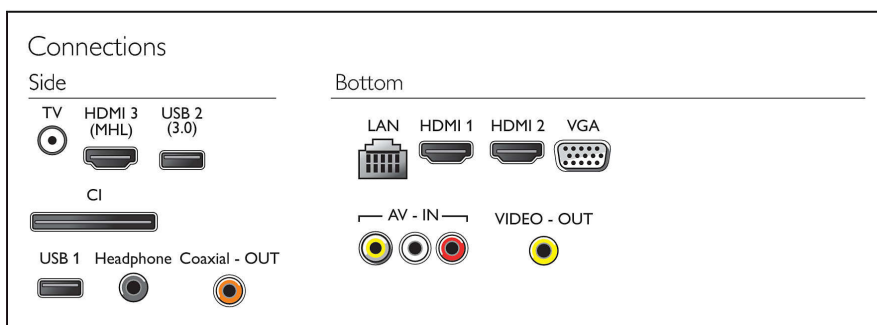

Accessories

- Included accessories: Remote Control, Table top stand, Power cord, Quick start guide, Warranty Leaflet

Dimensions

- Set Width: 970 mm
- Set Height: 564 mm
- Set Depth: 74 mm
- Product weight: 8.3 kg
- Set width (with stand): 970 mm
- Set height (with stand): 614 mm
- Set depth (with stand): 219 mm
- Product weight (+stand): 8.5 kg
- Box width: 1085 mm
- Box height: 667 mm
- Box depth: 150 mm
- Weight incl. Packaging: 10.5 kg
- Wall mount compatible: 300 x 200 mm