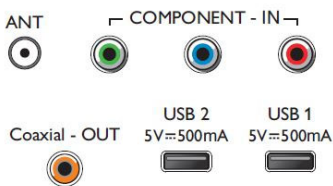

Highlights

Full HD LED TV

Picture Quality matters. Regular HDTVs deliver quality, but you expect more. Imagine crisp detail paired with high brightness, incredible contrast and realistic colors for a true to life picture.

Pixel Plus HD

Philips Pixel Plus HD engine optimizes picture quality to deliver crisp images with beautiful contrast. So whether you're streaming online or watching from a disc, you'll enjoy sharper images with brighter whites and blacker blacks.

Philips TV/STA gallery

Philips app gallery is a wide-ranging collection of online apps that you can access as soon as your Smart TV is connected to the Internet. It's that easy! Just switch on your TV, connect to the Internet and experience a whole new world of entertainment online.

Three HDMI with Easylink

Avoid cable clutter with a single cable to carry both picture and audio signals from your devices to your TV. HDMI uses uncompressed signals, ensuring the highest quality from source to screen. Together with Philips Easylink, you'll need only one remote control to perform most operations on your TV, DVD, Blu-ray, set top box or home theatre system.

USB (photos, music, video)

Share the fun. Connect your USB memory-stick, digital camera, mp3 player or other multimedia device to the USB port on your TV to enjoy photos, videos and music with the easy to use onscreen content browser.

Connections

Side