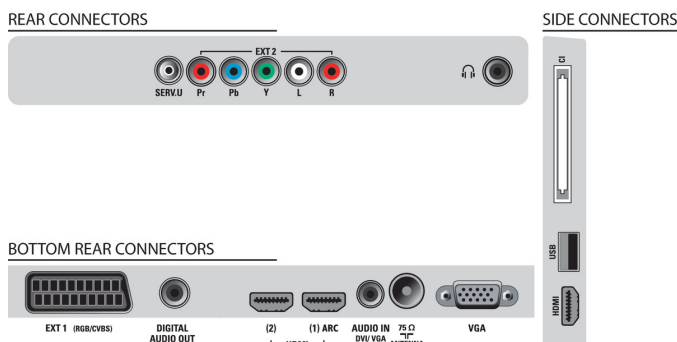

Connectivity

- Ext 1 Scart: Audio L/R, CVBS in, RGB
- Number of Scarts: 1
- Ext 3: YPbPr, Audio L/R in
- HDMI 1: HDMI v1.4 (Audio Return Ch.)
- HDMI 2: HDMI v1.3
- HDMI Side: HDMI v1.3
- Front / Side connections: HDMI v1.3, USB, Common Interface Slot (CI-CI+)
- Other connections: Headphone out, PC Audio in, PC-In VGA, S/PDIF out (coaxial), Common Interface
- EasyLink (HDMI-CEC): One touch play, EasyLink, Pixel Plus link (Philips), Remote control pass-through, System audio control, System standby
- Audio Output - Digital: Coaxial (cinch)
- Summary: 3x HDMI, 1x USB, 1x SCART

Power

- Green label: ECO label certified
- Ambient temperature: 5 °C to 35 °C
- Mains power: 220-240V, 50-60Hz
- Power consumption (typical): 89.3 W
- Standby power consumption: 0.15 W
- Annual energy consumption: 130.378 kW h
- Presence of lead: Yes*
- Mercury content: 53.2 mg

Dimensions

- Compatible wall mount: adjustable 200 x 300mm
- Set dimensions (W x H x D): 927.5 x 587.4 x 99.6 mm
- Set dimensions with stand (W x H x D): 927.5 x 634 x 270 mm
- Weight incl. Packaging: 14.1 kg
- Product weight: 9.55 kg
- Product weight (+stand): 11.55 kg
- Box dimensions (W x H x D): 1112 x 650 x 158 mm

Accessories

- Included accessories: Table top stand, Power cord, Quick start guide, Registration card, Warranty certificate, Remote Control, 2 x AAA Batteries, Safety/legal instructions, Software declaration

Issue date 2020-05-07

Version: 12.3.6

12 NC: 8670 000 59401
EAN: 87 12581 52108 0

© 2020 Koninklijke Philips N.V.
All Rights reserved.

Specifications are subject to change without notice.
Trademarks are the property of Koninklijke Philips N.V.
or their respective owners.

www.philips.com

* 8 days EPG, service not available in all countries

* DVB-T, supported in selected countries only

* DVB-C in selected countries and for selected operators only. Most up to date information is available on the type plate of the TV.

* The TV supports DVB reception for 'Free to air' broadcast. Specific DVB operators may not be supported. An up to date list can be found in the FAQ section of the Philips support website. For some operators Conditional Access and subscription are required. Contact your operator for more information.

* Typical on-mode power consumption measured according to IEC62087 Ed 2.

* Energy consumption in kWh per year, based on the power consumption of the television operating 4 hours per day for 365 days. The actual energy consumption will depend on how the television is used.

* This television contains lead only in certain parts or components where no technology alternatives exist in accordance with existing exemption clauses under the RoHS Directive.