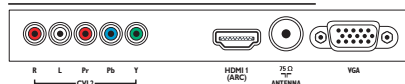

BOTTOM REAR CONNECTORS

Issue date 2014-02-13

Version: 6.1.4

12 NC: 8670 000 70867
EAN: 87 12581 57870 1

© 2014 Koninklijke Philips N.V.
All Rights reserved.

Specifications are subject to change without notice.
Trademarks are the property of Koninklijke Philips N.V.
or their respective owners.

www.philips.com