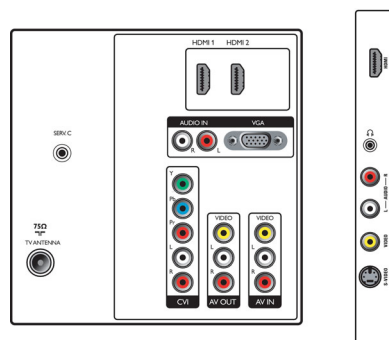

## Connectivity

- AV 1: Audio L/R in, YPbPr
- AV 2: Audio L/R in, CVBS in
- HDMI 1: HDMI v1.3
- HDMI 2: HDMI v1.3
- EasyLink (HDMI-CEC): One touch play, System info (menu language), System standby
- Front / Side connections: Audio L/R in, CVBS in, Headphone out, S-video in, HDMI v1.3
- Other connections: PC-in VGA + Audio L/R in

## Accessories

- Included Accessories: Tabletop swivel stand, Power cord, Quick start guide, User Manual, Registration card, Warranty certificate, Remote Control, Batteries for remote control

Issue date 2019-06-28