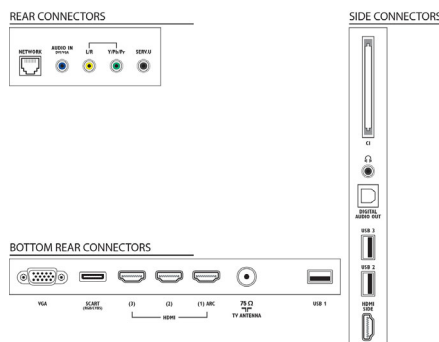

- Computer inputs: up to 1920x1080 @ 60Hz
- Video inputs: 24, 25, 30, 50, 60 Hz, up to 1920x1080p

Convenience

- PC network link: SimplyShare
- Ease of Installation: Auto detect Philips devices, Device connection wizard, Network installation wizard, Settings assistant wizard
- Ease of Use: One-stop Home button, Onscreen Usermanual
- Screen Format Adjustments: Autofill, Autozoom, Movie expand 16:9, Super Zoom, Unscaled, Widescreen
- Signal strength indication
- Teletext: 1200 page Hypertext
- Firmware upgradeable: Firmware auto upgrade wizard, Firmware upgradeable via USB, Online firmware upgrade
- Electronic Program Guide: 8 day Electronic Program Guide

Tuner/Reception/Transmission

- Digital TV: DVB-C MPEG2*, DVB-C MPEG4*, DVB-T MPEG2*, DVB-T MPEG4*
- Video Playback: NTSC, PAL, SECAM

Power

- Mains power: AC 220 - 240 V 50/60Hz
- Ambient temperature: 5 °C to 40 °C
- Energy Label Class: A+
- Eu Energy Label power: 55 W
- Annual energy consumption: 76 kWh
- Standby power consumption: <0.15 W
- Power Saving Features: Auto switch-off timer, Eco mode, Light sensor, Picture mute (for radio)

Dimensions

- Box dimensions (W x H x D): 1290 x 764 x 158 mm
- Set dimensions (W x H x D): 1064.6 x 635.0 x 35.3 mm
- Set dimensions with stand (W x H x D): 1064.6 x 677.3 x 260.0 mm
- Product weight: 16.9 kg
- Product weight (+stand): 20.5 kg
- Weight incl. Packaging: 25.7 kg
- Compatible wall mount: 400 x 400mm

Issue date 2022-06-03

Version: 7.6.14

12 NC: 8670 000 86257
EAN: 87 12581 63099 7

© 2022 Koninklijke Philips N.V.
All Rights reserved.

Specifications are subject to change without notice.
Trademarks are the property of Koninklijke Philips N.V.
or their respective owners.

www.philips.com

Accessories

- Included accessories: Power cord, Remote Control, 2 x AAA Batteries, Tabletop swivel stand, Quick start guide, Legal and safety brochure, DC power adapter, Component cable adaptor, Smart TV Quick Guide, Warranty Leaflet
- Optional accessories: Philips Wall Mount SQM 6325, Philips Wall Mount SQM 6375, Philips Wall Mount SQM 6415

* Net TV: Visit www.philips.com/smarttv to discover the services offering in your country.
* USB recording only for digital channels covered by the TV IP bases Electronic Programme Guide (country and channel restrictions may apply), recordings may be limited by broadcast copy protection (CI+). An internet connection is required.
* DivX Certified® to play DivX® video up to HD 1080p, including premium content.
* The TV supports DVB reception for 'Free to air' broadcast. Specific DVB operators may not be supported. An up to date list can be found in the FAQ section of the Philips support website. For some operators Conditional Access and subscription are required. Contact your operator for more information.
* Energy consumption in kWh per year, based on the power consumption of the television operating 4 hours per day for 365 days. The actual energy consumption will depend on how the television is used.
* 8 days EPG, service not available in all countries