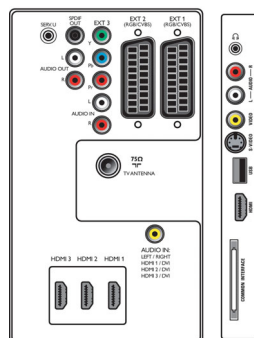

- Digital TV: DVB Terrestrial*
- Tuner bands: Hyperband, S-Channel, UHF, VHF
- Tuner Display: PLL

Connectivity

- Ext 1 Scart: Audio L/R, CVBS in/out, RGB
- Ext 2 Scart: Audio L/R, CVBS in/out, RGB
- Ext 3: YPbPr, Audio L/R in
- Ext 4: HDMI v1.3
- Ext 5: HDMI v1.3
- Ext 6: HDMI v1.3
- EasyLink (HDMI-CEC): One touch play, System standby
- Front/Side connections: HDMI v1.3, S-video in, CVBS in, Audio L/R in, Headphones Out, USB
- Other connections: Analogue audio Left/Right out, PC Audio in, S/PDIF out (coaxial), Common Interface

Power

- Ambient temperature: 5°C to 35°C
- Mains power: 220 - 240 V, 50/60 Hz
- Power consumption: 140 W
- Standby power consumption: 0.15 W

Dimensions

- Set dimensions (W x H x D): 819 x 518 x 123 mm
- Set dimensions with stand (W x H x D): 819 x 579 x 220 mm
- Weight incl. Packaging: 21 kg
- Product weight: 14 kg
- Product weight (+stand): 17 kg
- Box dimensions (W x H x D): 918 x 629 x 282 mm
- VESA wall mount compatible: 200 x 300 mm

Accessories

- Included accessories: Tabletop swivel stand, Power cord, Quick start guide, User Manual, Warranty certificate, Remote Control, Batteries for remote control

Stereo system					Transmission system					
2CS DK	NICAM DK	2CS BG	NICAM I	NICAM LL	PAL BG	PAL D/K	PAL I	SECAM BG	SECAM DK	SECAM LL
•	•	•	•	•	•	•	•	•	•	•