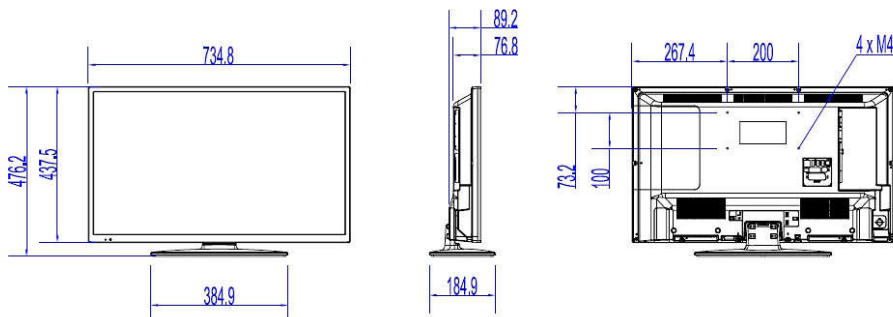

## Picture/Display

- Aspect ratio: 16:9
- Diagonal screen size (inch): 32 inch
- Diagonal screen size (metric): 80 cm
- Display: LED HD TV
- Brightness: 300 cd/m<sup>2</sup>
- Contrast ratio (typical): 4000
- Panel resolution: 1366 x 768p
- Viewing angle: 178° (H) / 178° (V)

## Dimensions

- Product weight: 5.1 kg
- Set Width: 735 mm
- Set width (with stand): 735 mm
- Wall mount compatible: M4, 200 x 100 mm
- Set Height: 438 mm
- Set Depth: 77/89 mm
- Set height (with stand): 476 mm
- Set depth (with stand): 185 mm
- Product weight (+stand): 5.6 kg