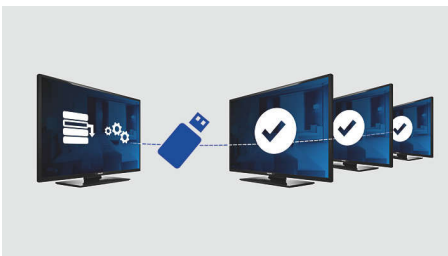

USB Cloning

Provides the ability to easily copy all programming and channel programming

settings from one TV into other TV sets in less than a minute. The feature ensures uniformity between TV sets and significantly reduces installation time and costs.

PrisonMode

To control communication, this Hospitality TV is equipped with a specific PrisonMode setting. This Advanced Security Mode switches off certain settings not demanded by the detention market like Teletext, Electronic Programme Guide, Subtitles and USB ports.