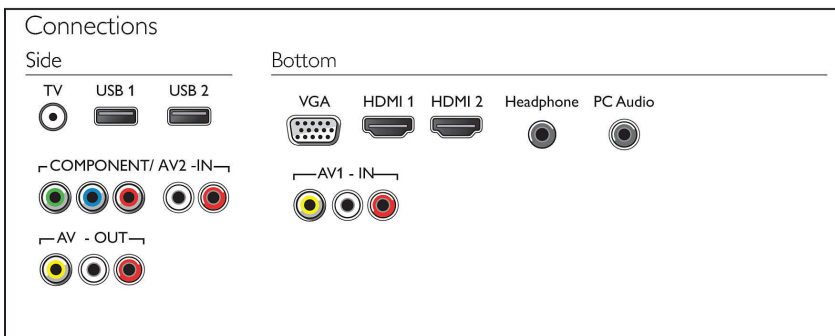

Specifications

Picture/Display

- Aspect ratio: 4:3/16:9
- Diagonal screen size (inch): 65 inch
- Diagonal screen size (metric): 164 cm
- Display: LED Full HD
- Panel resolution: 1920x1080p
- Picture enhancement: Digital Crystal Clear, 100 Hz Perfect Motion Rate
- Viewing angle: 176° (H) / 176° (V)

- Video Playback Formats: H264/MPEG-4 AVC, MPEG-2, MPEG-4
- Music Playback Formats: MP3, AAC, MPEG1 L1/2
- Picture Playback Formats: JPEG, BMP, PNG

User Interaction

- Firmware upgradeable: Firmware upgradeable via USB
- Screen Format Adjustments: 4:3, Widescreen, 16:9, Fit to Screen

Sound

- Output power (RMS): 16W
- Sound Enhancement: Incredible Surround

Connectivity

- Number of AV connections: 1

Issue date 2023-10-16

Version: 2.0.1

EAN: 87 18863 00684 9

© 2023 Koninklijke Philips N.V.
All Rights reserved.