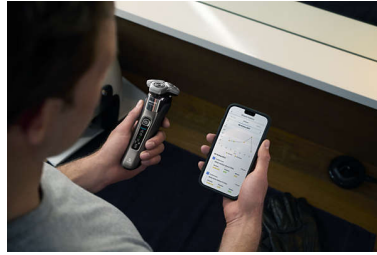

Personalisation via app

Perfect your shave by pairing your shaver with the Philips GroomTribe app. Shave by shave, track the progress of your skin, personalise your shave and master your technique for a shave that's as close as it is kind to skin.