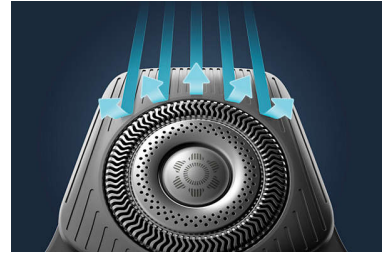

## Power Adapt sensor

The intelligent facial-hair sensor reads hair density 500 times per second. The technology auto-adapts cutting power for an effortless and gentle shave.

## 360 D Flexing heads

Fully flexible heads turn 360° to follow your facial contours. Experience optimal skin contact for a thorough and comfortable shave.

## Hair-Guide Precision heads

The new shape of the shaving heads is engineered for precision. The surface is enhanced with hair guiding channels, designed to move hair into an effective cutting position.