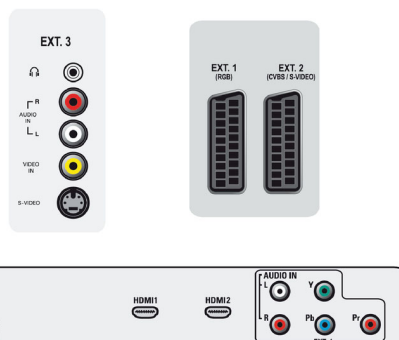

Connectivity

- Ext 1 Scart: Audio L/R, CVBS in/out, RGB
- Ext 2 Scart: Audio L/R, CVBS in/out, S-video in
- Number of Scarts: 2
- Ext 3: S-video in, CVBS in, Audio L/R in
- Ext 4: YPbPr, Audio L/R in
- Ext 5: HDMI
- Ext 6: HDMI
- Number of AV connections: 7
- Other connections: Headphone out, Common Interface

Power

- Ambient temperature: 5°C to 40°C
- Mains power: 220 - 240 V, 50/60 Hz
- Power consumption: < 55 W
- Standby power consumption: < 1 W

Accessories

- Included accessories: Tabletop stand, Power cord, Quick start guide, User Manual, Registration card,

Warranty certificate, Remote Control, Batteries for remote control

Dimensions

- Set dimensions (W x H x D): 478 x 370 x 85 mm
- Set dimensions with stand (W x H x D): 478 x 417 x 193 mm
- Product weight: 6.3 kg
- Product weight (+stand): 7.8 kg
- Box dimensions (W x H x D): 557 x 535 x 195 mm
- VESA wall mount compatible: 100 x 100 mm