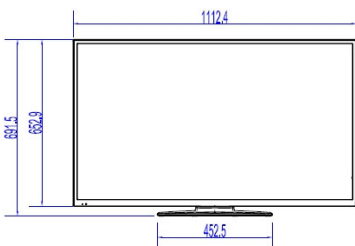

Specifications

Picture/Display

- Display: LED Full HD
- Diagonal screen size: 49 inch / 123 cm
- Aspect ratio: 16:9
- Panel resolution: 1920x1080p
- Brightness: 330 cd/m²
- Viewing angle: 178° (H) / 178° (V)
- Contrast ratio (typical): 4000

Accessories

- Included: Remote Control 22AV1407A/12, 2xAAA Batteries, Tabletop Stand, Warranty Leaflet, Legal and Safety brochure
- Optional: Setup RC 22AV9573A, Remote Control 22AV1601A/12

Power

- Mains power: AC 220-240V; 50-60Hz
- Energy Label Class: A++
- Eu Energy Label power: 48 W
- Annual energy consumption: 70 kWh
- Standby power consumption: <0.3 W
- Power Saving Features: Eco mode
- Ambient temperature: 5 °C to 45 °C

Dimensions

- Set dimensions (W x H x D): 1112 x 653 x 60/91 mm
- Set dimensions with stand (W x H x D): 1112 x 692 x 220 mm

- Product weight: 10.6 kg
- Product weight (+stand): 11.5 kg
- VESA wall mount compatible: M6, 200 x 200 mm