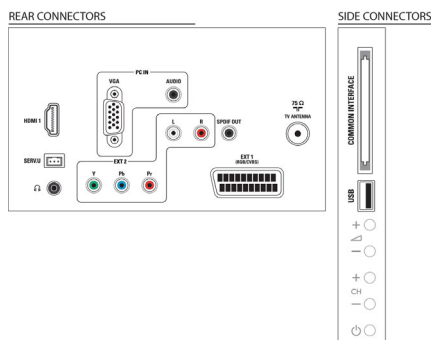

## 1 HDMI inputs with Easylink

HDMI is a single cable, which carries both picture and audio signals from your devices to your TV, helping to avoid cable clutter. It carries uncompressed signals, ensuring the highest quality from source to screen. Together with Philips Easylink, you need only one remote control to perform most operations on your TV, DVD, BluRay, set top box or home theatre system.

## PC input (HDMI and VGA)

With PC input you can use your TV as a PC monitor either using a HDMI-DVI cable/converter (for digital signals) or VGA cable (for analogue signals).

## Integrated DVB tuner MPEG-4

The integrated digital tuner lets you receive digital cable and terrestrial TV without an additional set top box. Enjoy quality TV clutter free.

Issue date 2019-11-12

Version: 3.8.7