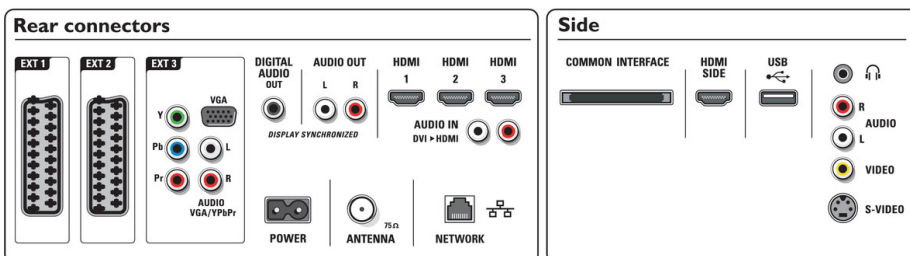

Multimedia Applications

- Multimedia connections: Ethernet-UTP5, USB
- Playback Formats: MP3, Slideshow files (.alb), JPEG Still pictures, MPEG1, MPEG2

Tuner/Reception/Transmission

- Aerial Input: 75 ohm coaxial (IEC75)
- TV system: DVB COFDM 2K/8K
- Video Playback: NTSC, SECAM, PAL
- DVB: DVB Terrestrial *, DVB-T MPEG4*, DVB-C MPEG4*
- Tuner bands: Hyperband, S-Channel, UHF, VHF

Connectivity

- Ext 1 Scart: Audio L/R, CVBS in, RGB
- Ext 2 Scart: Audio L/R, CVBS in, RGB
- Ext 3: YPbPr, Audio L/R in, VGA PC-in
- Ext 4: HDMI v1.3
- Ext 5: HDMI v1.3
- Ext 6: HDMI v1.3
- EasyLink (HDMI-CEC): One touch play, System audio control, System standby
- Front / Side connections: HDMI v1.3, S-video in, CVBS in, Audio L/R in, Headphone out, USB
- PC network link: DLNA 1.0 certified
- Other connections: Analog audio Left/Right out, S/PDIF out (coaxial), Common Interface

Power

- Ambient temperature: 5 °C to 35 °C
- Mains power: AC 220 - 240 V +/- 10%
- Power (Energy saving mode): 153 W
- Power (IEC 62087 Edition 2): 201 W
- Standby power consumption: 0.15 W

Dimensions

- Set dimensions (W x H x D): 1027 x 627 x 108 mm
- Set dimensions with stand (H x D): 698 x 265 mm
- Stand width: 590 mm
- Weight incl. Packaging: 40 kg
- Product weight: 27.6 kg
- Product weight (+stand): 30.8 kg
- Box dimensions (W x H x D): 1142 x 906 x 320 mm
- Color cabinet: Satin Brushed Aluminium and Precision Silver
- VESA wall mount compatible: 300 x 300 mm

Accessories

- Included Accessories: Tabletop swivel stand, RF antenna cable, Power cord, Quick start guide, User Manual, Warranty certificate, Remote Control, Batteries for remote control

Issue date 2019-11-12