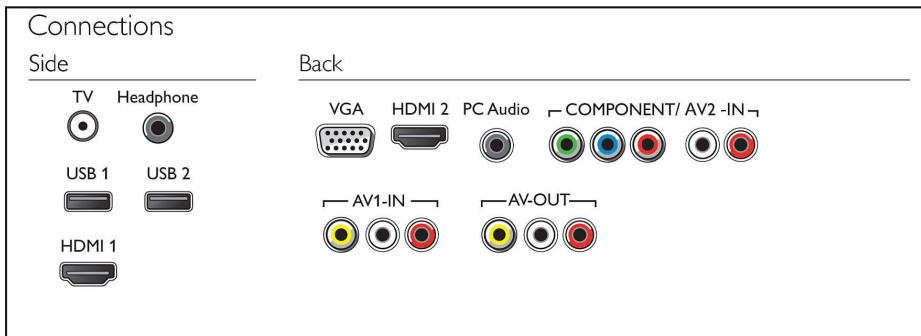

Issue date 2023-10-16

Version: 7.0.1

EAN: 87 18863 00424 1

© 2023 Koninklijke Philips N.V.
All Rights reserved.

Specifications are subject to change without notice.
Trademarks are the property of Koninklijke Philips N.V.
or their respective owners.

www.philips.com