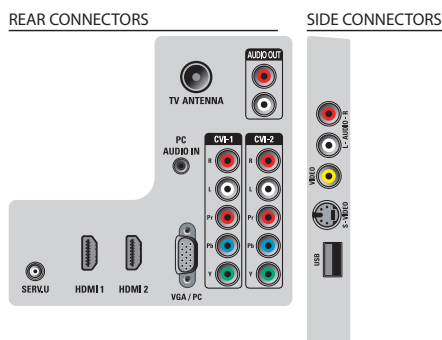

Multimedia Applications

- Multimedia connections: USB
- Playback Formats: MP3, JPEG Still pictures

Tuner/Reception/Transmission

- Aerial Input: 75 ohm coaxial (IEC75)
- TV system: PAL I, PAL B/G, PAL D/K
- Video Playback: NTSC, PAL
- Tuner bands: Hyperband, S-Channel, UHF, VHF
- Number of Preset Channels: 99

Connectivity

- AV 1: Audio L/R in, YPbPr
- AV 2: Audio L/R in, YPbPr
- HDMI 1: HDMI v1.3
- HDMI 2: HDMI v1.3
- Front / Side connections: S-video in, CVBS in, Audio L/R in, USB 2.0
- Other connections: Audio constant level out, PC Audio in, PC-In VGA
- EasyLink (HDMI-CEC): One touch play, System info (menu language), EasyLink, System audio control, System standby

Power

- Ambient temperature: 5 °C to 35 °C
- Mains power: 220-240V; 50Hz
- Power consumption: 230 W
- Standby power consumption: 1W

Dimensions

- Compatible wall mount: adjustable 400 x 300mm
- Set dimensions (W x H x D): 1139 x 731 x 85 mm
- Set dimensions with stand (W x H x D):

- 1139 x 796 x 292 mm
- Product weight: 19.5 kg
- Product weight (+stand): 22.3 kg
- Box dimensions (W x H x D): 1438 x 887 x 297 mm

Accessories

- Included accessories: Table top stand, Power cord, Quick start guide, User Manual, Warranty Leaflet, Remote Control, 2 x AAA Batteries
- User Manual: Arabic, English, French, Simplified Chinese, Thai, Traditional Chinese, Vietnamese

Issue date 2014-03-17

Version: 4.1.4

12 NC: 8670 000 59884
EAN: 87 12581 52491 3

© 2014 Koninklijke Philips N.V.
All Rights reserved.

Specifications are subject to change without notice.
Trademarks are the property of Koninklijke Philips N.V.
or their respective owners.

www.philips.com