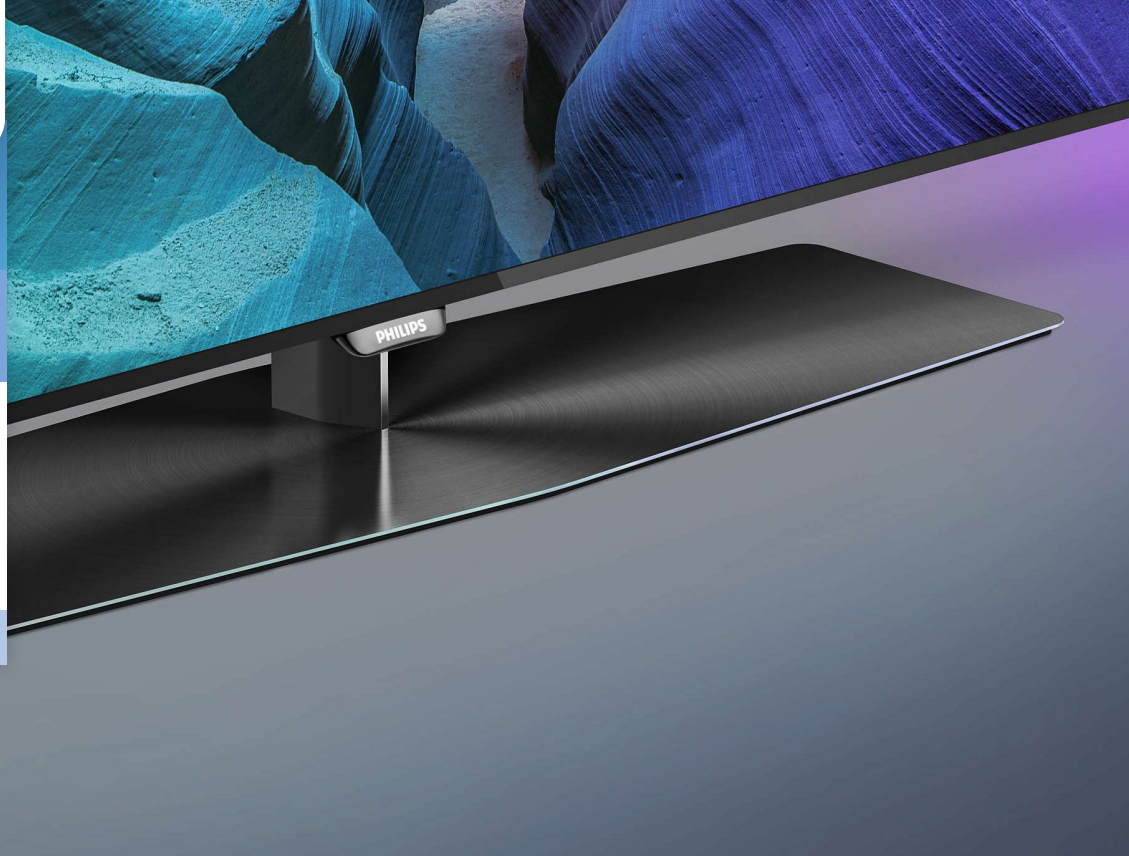

# PHILIPS

Aluminum Central  
stand

for Philips TVs

PTS840

## A different look for your TV

Position your TV to your liking

Give your TV a new look with the Philips PTS840 Central Stand. Our designer's chose subtle, sophisticated colors and finishes and combined them with authentic, quality materials like aluminum to create a stand design that matches your TV.

### **Designed around you**

- Brushed aluminum stand makes a timeless statement
- Modern design complements today's interior
- Freedom to place your TV wherever you want

### Brushed aluminum stand

A TV with presence. Because real metal makes a quality statement in your home, our designers used classic brushed aluminum for the stand to match the solid metal facing at the front of your TV.