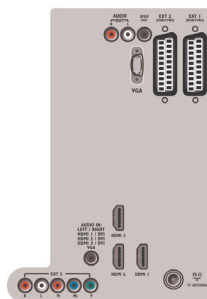

Tuner/Reception/Transmission

- Aerial Input: 75 ohm coaxial (IEC75)
- TV system: DVB COFDM 2K/8K
- Video Playback: NTSC, SECAM, PAL
- Digital TV: DVB-T MPEG4*, DVB-C MPEG4*
- Tuner bands: Hyperband, S-Channel, UHF, VHF

Connectivity

- Ext 1 Scart: Audio L/R, CVBS in, RGB
- Ext 2 Scart: Audio L/R, CVBS in, RGB
- Ext 3: YPbPr, Audio L/R in
- Front/Side connections: HDMI v1.3, S-video in, CVBS in, Audio L/R in, Headphones Out, USB
- Other connections: Analogue audio Left/Right out, PC Audio in, PC-In VGA, S/PDIF out (coaxial), Common Interface Plus (CI+), Common Interface
- HDMI 1: HDMI v1.3
- HDMI 2: HDMI v1.3

- HDMI 3: HDMI v1.3
- EasyLink (HDMI-CEC): One touch play, Remote control pass-through, System audio control, System standby

Power

- Ambient temperature: 5°C to 35°C
- Mains power: 220 - 240 V, 50 Hz
- Power consumption (typical): 146 W
- Standby power consumption: 0.15 W

Dimensions

- Set dimensions (W x H x D): 996 x 603 x 88 mm
- Set dimensions with stand (W x H x D): 996 x 656 x 260 mm
- Weight incl. Packaging: 26.1 kg
- Product weight: 17.5 kg
- Product weight (+stand): 21.7 kg
- Box dimensions (W x H x D): 1203 x 682 x 266 mm
- VESA wall mount compatible: 400 x 400 mm

Accessories

- Included accessories: Tabletop swivel stand, Power cord, Quick start guide, User Manual, Warranty certificate, Remote Control, Batteries for remote control, CD-ROM

Rear connectors