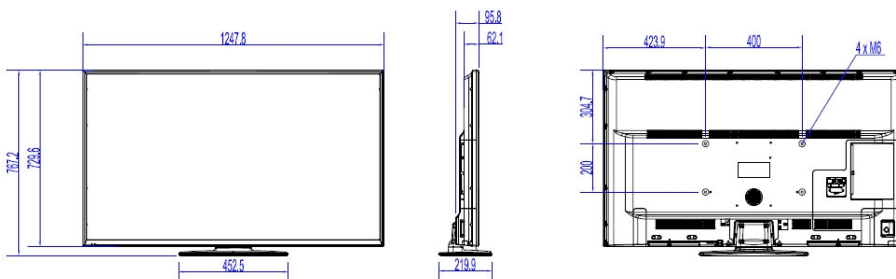

## Picture/Display

- Display: 4K Ultra HD LED
- Diagonal screen size: 55 inch / 139 cm
- Aspect ratio: 16:9
- Panel resolution: 3840x2160p
- Brightness: 350 cd/m<sup>2</sup>
- Contrast ratio (typical): 4000
- Viewing angle: 178° (H) / 178° (V)

## Dimensions

- Set dimensions (W x H x D): 1248 x 730 x 62/96 mm
- Set dimensions with stand (W x H x D): 1248 x 767 x 220 mm
- Product weight: 13.8 kg
- Product weight (+stand): 14.7 kg
- VESA wall mount compatible: M6, 400 x 200 mm