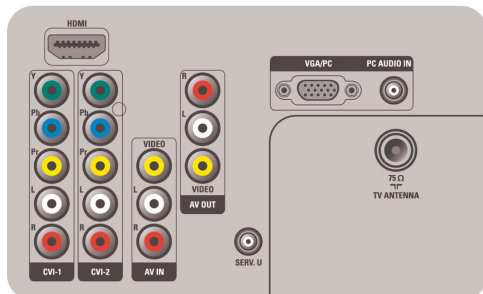

Connectivity

- AV 1: Audio L/R in, YPbPr
- AV 2: Audio L/R in, YPbPr
- AV 3: Audio L/R in, CVBS in
- Front / Side connections: HDMI v1.3, CVBS in, Audio L/R in, Headphone out
- Other connections: Monitor out, CVBS, L/R (cinch), PC-in VGA + Audio L/R in
- HDMI 1: HDMI v1.3
- EasyLink (HDMI-CEC): One touch play, EasyLink, System standby

Power

- Ambient temperature: 5 °C to 40 °C
- Mains power: 110-240V; 50-60Hz
- Power consumption: 265 W
- Standby power consumption: 0.30 W

Dimensions

- Set dimensions (W x H x D): 1139 x 731 x 85 mm
- Set dimensions with stand (W x H x D): 1139 x 796 x 292 mm
- Weight incl. Packaging: 30 kg
- Product weight: 19.5 kg
- Product weight (+stand): 22.3 kg
- Box dimensions (W x H x D): 1438 x 887 x 297 mm
- VESA wall mount compatible: 400 x 400 mm

Accessories

- Included accessories: Table top stand, Power cord, Quick start guide, User Manual, Remote Control, 2 x AAA Batteries
- User Manual: Arabic, English, French, Thai, Traditional Chinese

Rear connectors