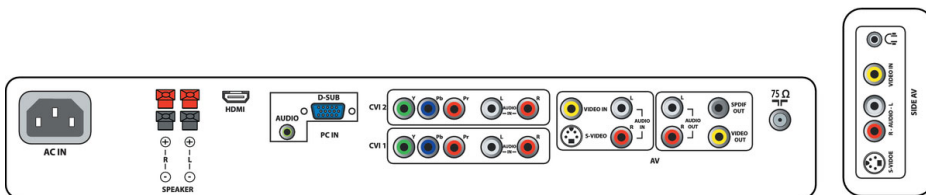

- Screen Display, Program List, Smart Picture, Smart Sound, Top Controls
- Remote Control: TV
- Remote control type: RC2023611/01B
- Screen Format Adjustments: 4:3, Subtitle Zoom, Superwide, Widescreen, Zoom 14:9, Zoom 16:9
- Picture in Picture: Picture in graphics

Tuner/Reception/Transmission

- Aerial Input: 75 ohm coaxial (IEC75)
- TV system: PAL I, PAL B/G, SECAM B/G, SECAM D/K
- Video Playback: NTSC, PAL
- Tuner bands: Hyperband, S-Channel, UHF, VHF

Connectivity

- AV 1: Audio L/R in, YPbPr
- AV 2: Audio L/R in, YPbPr
- AV 3: Audio L/R in, CVBS in, S-Video in
- AV 4: HDMI
- Front / Side connections: Audio L/R in, CVBS in, Headphone out, S-video in
- Other connections: Analog audio Left/Right out, Composite video (CVBS) out, PC Audio in, PC-In VGA, S/PDIF out (coaxial)

Power

- Ambient temperature: 0 °C to 40 °C
- Mains power: 90-264 VAC, 50/60 Hz
- Power consumption: < 200 W
- Standby power consumption: < 2 W

Accessories

- Included Accessories: Power cord, Quick start guide, User Manual, Warranty certificate, Remote Control, Batteries for remote control

Dimensions

- Color cabinet: black, high gloss black strip
- Set dimensions (W x H x D): 924 x 650 x 95 mm
- Set dimensions with stand (W x H x D): 924 x 690 x 255 mm
- Product weight: 20.53 kg
- Product weight (+stand): 27.2 kg
- Box dimensions (W x H x D): 1124 x 700 x 328 mm
- Weight incl. Packaging: 31.5 kg
- VESA wall mount compatible: 400 x 200 mm

Issue date 2019-06-28

Version: 5.0.13

12 NC: 8670 000 27468
EAN: 87 12581 31854 3

© 2019 Koninklijke Philips N.V.
All Rights reserved.

Specifications are subject to change without notice.
Trademarks are the property of Koninklijke Philips N.V.
or their respective owners.

www.philips.com