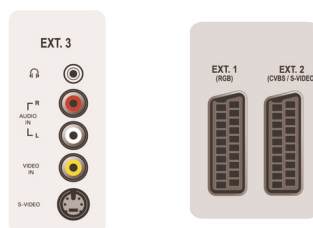

Tuner/Reception/Transmission

- Aerial Input: 75 ohm coaxial (IEC75)
- TV system: PAL I, PAL B/G, PAL D/K, SECAM B/G, SECAM D/K, SECAM L/L', DVB COFDM 2K/8K
- Video Playback: NTSC, SECAM, PAL
- Digital TV: DVB Terrestrial*
- Tuner bands: Hyperband, S-Channel, UHF, VHF
- Number of Pre-set Channels: 100
- Tuner Display: PLL

Connectivity

- Ext 1 Scart: Audio L/R, CVBS in/out, RGB
- Ext 2 Scart: Audio L/R, CVBS in/out, S-video in
- Number of Scarts: 2
- Ext 3: S-video in, CVBS in, Audio L/R in
- Ext 4: YPbPr, Audio L/R in
- Ext 5: HDMI
- Ext 6: HDMI
- Other connections: Headphone out, Common

Interface

Power

- Ambient temperature: 5°C to 40°C
- Mains power: 220 - 240 V, 50/60 Hz
- Power consumption: 120 W
- Standby power consumption: < 1 W

Accessories

- Included accessories: Tabletop stand, Power cord, Quick start guide, User Manual, Registration card, Warranty certificate, Remote Control, Batteries for remote control
- Optional accessories: Floor stand

Dimensions

- Set dimensions (W x H x D): 682 x 472 x 114 mm
- Set dimensions with stand (W x H x D): 682 x 537 x 200 mm
- Product weight: 12 kg
- Product weight (+stand): 15 kg
- Box dimensions (W x H x D): 836 x 212 x 592 mm
- Weight incl. Packaging: 18 kg
- VESA wall mount compatible: 200 x 100 mm

Stereo system					Transmission system					
2CS DK	NICAM DK	2CS BG	NICAM I	NICAM LL'	PAL BG	PAL D/K	PAL I	SECAM BG	SECAM DK	SECAM LL'
•	•	•	•	•	•	•	•	•	•	•

Issue date 2019-06-27

Version: 4.0.10

12 NC: 8670 000 25145
EAN: 87 12581 30111 8

© 2019 Koninklijke Philips N.V.
All Rights reserved.

Specifications are subject to change without notice.
Trademarks are the property of Koninklijke Philips N.V.
or their respective owners.

www.philips.com