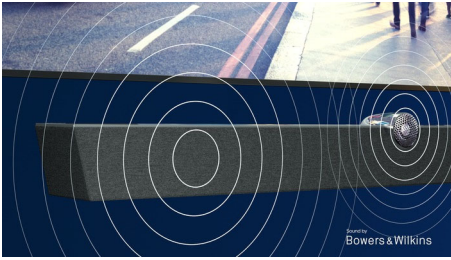

4K UHD Android TV - Bowers & Wilkins Sound
Sound by Bowers & Wilkins 108 cm (43") Ambilight TV, Major HDR formats supported, P5 Perfect Picture Engine

43PUS9235/12

Highlights

Bowers & Wilkins sound

An exclusive speaker design by legendary audio engineers Bowers & Wilkins delivers thrillingly lifelike performance. An integrated sub-woofer, tweeters and full-range drivers produce deep, well-defined bass, pristine dialogue and crystal-clear high frequencies. Even at low volume.