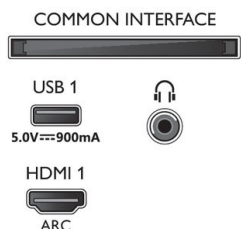

Dimensions

- Box dimensions (W x H x D): 1070.0 x 759.0 x 306.0 mm
- Product weight: 11.2 kg
- Product weight (+stand): 14.1 kg
- Set dimensions (W x H x D): 962.2 x 564.0 x 41.9 mm
- Set dimensions with stand (W x H x D): 962.2 x 647.6 x 232.3 mm
- Weight incl. Packaging: 25.6 kg
- Stand dimensions (W x H x D): 440.0 x 83.6 x 232.3 mm

Design

- Colours of TV: Metal brushed mid silver bezel
- Stand design: Dark chrome sound solution

Accessories

- Included Accessories: Legal and safety brochure, Power cord, Quick start guide (x 1), Remote Control, 2 x AAA Batteries, Stand with sound solution

Connections

Side

Bottom

Issue date 2022-04-26

Version: 8.1.1

12 NC: 8670 001 66971
EAN: 87 18863 02406 5

© 2022 Koninklijke Philips N.V.
All Rights reserved.

Specifications are subject to change without notice.
Trademarks are the property of Koninklijke Philips N.V.
or their respective owners.