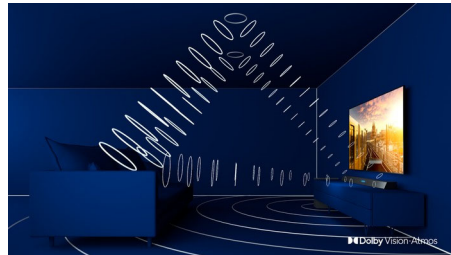

Dolby Vision and Dolby Atmos

Support for Dolby's premium sound and video formats means the HDR content you watch will look—and sound—gloriously real. Whether it's the latest streaming series or a Blu-Ray disc set, you'll enjoy contrast, brightness and colour that reflect the director's original intentions. And hear spacious sound with clarity, detail and depth.