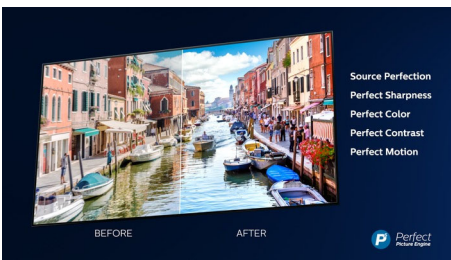

P5 Perfect Picture Engine

The Philips P5 engine delivers a picture as brilliant as the content you love. Details have

noticeably more depth. Colours are vivid, while skin tones look natural. Contrast is so crisp you'll feel every detail. Motion is perfectly smooth.