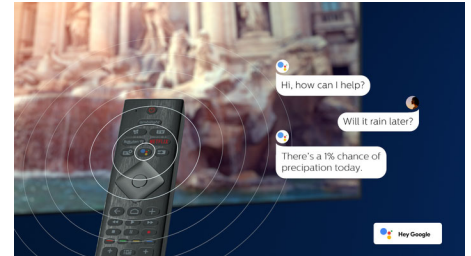

Voice assistant

Control your Philips Android TV with your voice. Want to play a game, watch Netflix or find content and apps in the Google Play store? Just tell your TV. You can even command all Google Assistant-compatible smart home devices, like dimming the lights and setting the thermostat on movie night. Without leaving the sofa. The days of searching for the TV remote are over. Now you can use your voice to control your Philips smart TV via Alexa-enabled devices, like Amazon Echo. Turn your TV on, change the channel, switch to your gaming console and more with Alexa.