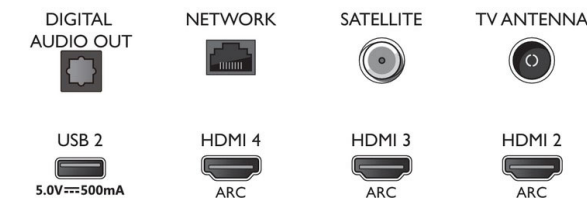

Sound

- Sound Enhancement: 5 Band Equalizer, A.I. Sound, Clear Dialogue, Night mode, Dolby Atmos®, Auto Volume Leveller, Bass Enhancement
- Speaker configuration: 2 x 10 W mid-high speaker, 20 W woofer
- Audio: Sound by Bowers & Wilkins, 2.1 Channel, Output power: 40 watts (RMS)
- Codec: AC-4, Dolby Atmos®, Dolby Digital MS12 V2.3, DTS-HD(M6)

Design

- Colours of TV: Metal brushed mid silver bezel
- Stand design: Dark chrome sound solution

Accessories

- Included Accessories: Legal and safety brochure, Power cord, Quick start guide (x 1), Remote Control, 2 x AAA Batteries, Stand with sound solution

Connections

Side

Bottom

Issue date 2022-04-26

Version: 8.1.1

12 NC: 8670 001 66971
EAN: 87 18863 02406 5

© 2022 Koninklijke Philips N.V.
All Rights reserved.

Specifications are subject to change without notice.
Trademarks are the property of Koninklijke Philips N.V.
or their respective owners.