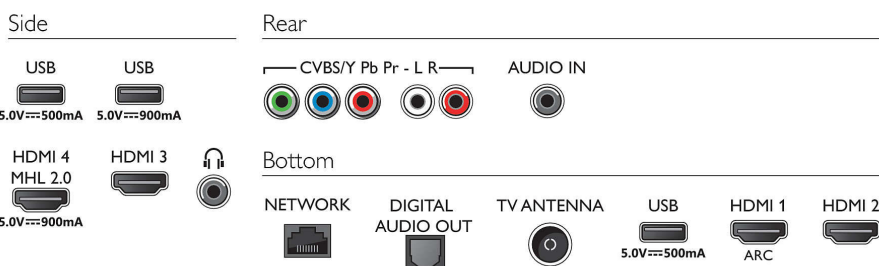

Accessories

- Included accessories: Remote Control, Power cord, Quick start guide, Legal and safety brochure,

Highlights

Ultra Slim and Like AAA Batteries

Dimensions

- Set Width: 1129.54 mm
- Set Height: 656.45 mm
- Set Depth: 83.17 mm
- Product weight: 12.8 kg
- Set width (with stand): 1129.54 mm
- Set height (with stand): 717.72 mm
- Set depth (with stand): 259.18 mm
- Product weight (+stand): 13.1 kg
- Box width: 1219 mm
- Box height: 744 mm

Block Getting 54g refined. Precise. The Philips Ultra Slim is the perfect thing so slim can include so much content. It's 200cm surprising, given how much sophistication it will bring to your décor.

4K Ultra HD

Ultra HD TV has four times the resolution of a conventional Full HD TV. With over 8 million pixels and our unique Ultra Resolution Upscaling technology, you'll experience the best possible picture quality. The higher the quality of your original content, the better images and resolution you will be able to experience. Enjoy improved sharpness, increased depth perception, superior contrast, smooth natural motion, and flawless details.

Pixel Plus Ultra HD

Experience 4K Ultra HD sharpness with the Philips Pixel Plus Ultra HD engine. It optimizes picture quality to deliver smooth, fluid images with incredible detail and depth – Enjoy sharper 4K images with brighter whites and blacker blacks every time.

Connections

Issue date 2023-10-16

Version: 8.0.1

EAN: 87 18863 01258 1

© 2023 Koninklijke Philips N.V. All Rights reserved.

Specifications are subject to change without notice. Trademarks are the property of Koninklijke Philips N.V. or their respective owners.

www.philips.com

* EPG and actual visibility (up to 8 days) is country and operator dependent.
* Energy consumption in kWh per year, based on the power consumption of the television operating 4 hours per day for 365 days. The actual energy consumption will depend on how the television is used.
* The TV supports DVB reception for 'Free to air' broadcast. Specific DVB operators may not be supported. An up to date list can be found in the FAQ section of the Philips support website. For some operators Conditional Access and subscription are required. Contact your operator for more information.
* (Philips) only compatible with specific Philips player device.
* Philips TV Remote app and related functionalities vary per TV model, operator, and country, as well as smart device model and OS. For more details please visit: www.philips.com/TVRemoteapp.
* Smart TV app offerings vary per TV model and country. For more details please visit: www.philips.com/smarttv.
* USB recording for digital channels only, recordings may be limited by broadcast copy protection (C+). Country and channel restrictions may apply.
* Compatibility depends on Wifi Miracast certification & Android 4.2 or later. For more details please refer to your device documentation.