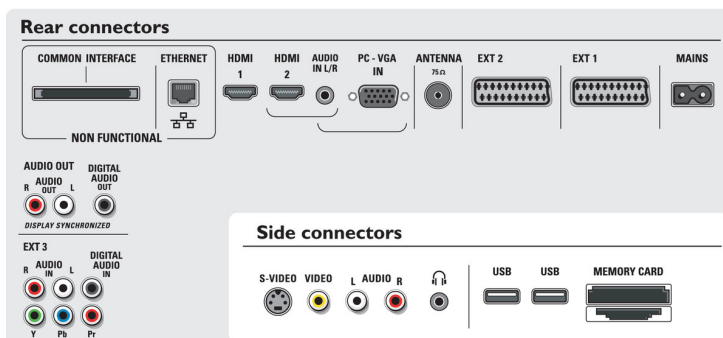

Tuner/Reception/Transmission

- Aerial Input: 75 ohm coaxial (IEC75)
- TV system: PAL, SECAM
- Video Playback: NTSC, SECAM, PAL
- Tuner bands: Hyperband, S-Channel, UHF, VHF

Connectivity

- Ext 1 Scart: Audio L/R, CVBS in/out, RGB
- Ext 2 Scart: Audio L/R, CVBS in/out, RGB, Y/C
- Ext 3: YPbPr
- Ext 4: HDMI

- Ext 5: HDMI
- Ext 6: VGA PC-in, Audio L/R in
- Front / Side connections: Audio L/R in, CVBS in, Headphone out, S-video in, 2x USB, Multi-slot memory card reader
- Other connections: Analog audio Left/Right out, PC-in VGA + Audio L/R in, S/PDIF in (coaxial), S/PDIF out (coaxial)

Power

- Ambient temperature: 5 °C to 40 °C
- Mains power: AC 220 - 240 V +/- 10%
- Power consumption: 241 W
- Standby power consumption: 0.8 W

Dimensions

- Set dimensions (W x H x D): 991 x 707 x 114 mm
- Set dimensions with stand (H x D): 767 x 265 mm
- Weight incl. Packaging: 39 kg
- Product weight: 26 kg
- Box dimensions (W x H x D): 1160 x 923 x 290 mm
- Color cabinet: High Gloss Black
- VESA wall mount compatible: 800 x 200 mm

Accessories

- Included Accessories: Tabletop swivel stand, Wall mounting bracket, RF antenna cable
- Optional accessories: Floor stand

Issue date 2022-04-26

Version: 6.0.8

12 NC: 8670 000 24222
EAN: 87 10895 97551 3

© 2022 Koninklijke Philips N.V.
All Rights reserved.

Specifications are subject to change without notice.
Trademarks are the property of Koninklijke Philips N.V.
or their respective owners.

www.philips.com