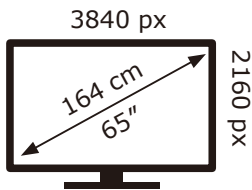

PHILIPS

65PUS8857/12

103 kWh/1000h

ABCDEF**G**
HDR
184 kWh/1000h

2019/2013

PHILIPS

65PUS8857/12

103 kWh/1000h