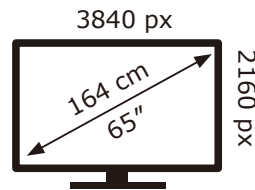

103 kWh/1000h

ABCDEF**G**
HDR
184 kWh/1000h