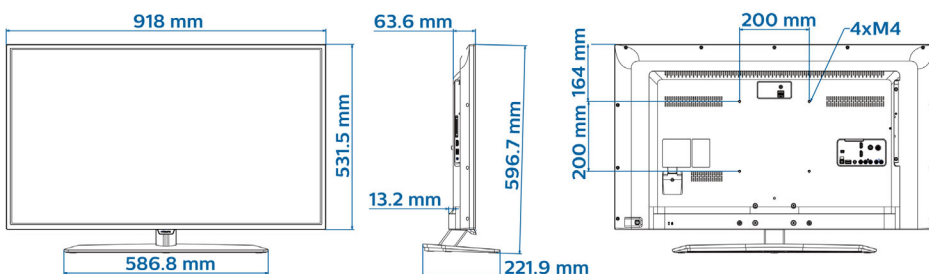

- Display: LED Full HD
- Diagonal screen size: 40 inch / 102 cm
- Aspect ratio: 16:9
- Panel resolution: 1920x1080p
- Brightness: 280 cd/m²
- Viewing angle: 176° (H) / 176° (V)
- Picture enhancement: Pixel Plus HD, 200Hz Perfect Motion Rate

SUB, TXT

- Music formats supported: MP3, AAC, WAV, WMA (v2 up to v9.2)
- Picture formats supported: BMP, JPG, PNG, GIF
- Supp. Video Resolution on USB: up to 1920x1080p@60Hz

Accessories

- Included: Tabletop Stand, 2xAAA Batteries, Warranty Leaflet, Legal and Safety brochure, Power Cord, Remote Control 22AV1503A/12
- Optional: External Clock 22AV1120C/00, Healthcare RC 22AV1109H/12, Setup RC 22AV9573A/12

Dimensions

- Set dimensions (W x H x D): 918 x 532 x 64/77 mm
- Set dimensions with stand (W x H x D): 918 x 597 x 222 mm
- Product weight: 7.6 kg
- Product weight (+stand): 9.5 kg
- VESA wall mount compatible: M4, 200 x 200 mm