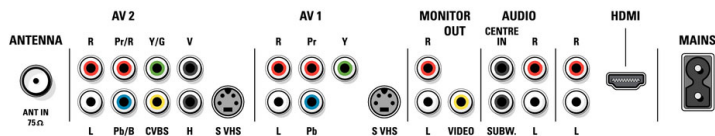

Tuner/Reception/Transmission

- Aerial Input: 75 ohm coaxial (IEC75)
- TV system: NTSC, PAL, SECAM
- Video Playback: NTSC, PAL, SECAM

Connectivity

- AV 1: (1, 2, 3Fh autoranging), Audio L/R in, Component Video in, Y/C, YPbPr
- AV 2: (1, 2, 3Fh autoranging), Audio L/R in, Component Video in, CVBS, RGB+H/V, Y/C, YPbPr
- AV 3: Audio L/R in, HDCP, HDMI (Digital Stream & S/PDIF)
- Other connections: Analog audio Left/Right out, Centre Speaker connection in, Monitor out, CVBS, L/R (cinch), Subwoofer out

Convenience

- Child Protection: Child Lock+Parental Control
- Clock: Smart Clock
- Ease of Installation: Automatic Tuning System (ATS), PLL Digital Tuning, Plug & Play
- Ease of Use: 9-channel smart surf list, Backlighted side controls, Delta Volume per preset, Program List, Smart Picture Control, Smart Sound Control
- Remote Control: Multi-functional
- Remote control type: RC4302
- Screen Format Adjustments: 6 Widescreen Modes, Auto Format, Subtitle and Heading Shift
- Teletext: 1200 page Hypertext
- Teletext enhancements: Habit Watch, Program information Line, Word Search

Accessories

- Included Accessories: Table top stand, Wall mounting bracket

Dimensions

- Product dimensions (WxDxH): 875 x 610 x 107mm
- Weight incl. Packaging: 32 kg
- Product weight: 20 kg
- Carton dimensions (WxDxH): 935 x 785 x 234mm
- Color cabinet: Pearl - White Silver (11092)

Rear connectors

Side connectors

Issue date 2022-04-26

Version: 4.0.5

12 NC: 8670 000 22522
EAN: 87 10895 88652 9

© 2022 Koninklijke Philips N.V.
All Rights reserved.

Specifications are subject to change without notice.
Trademarks are the property of Koninklijke Philips N.V.
or their respective owners.

www.philips.com