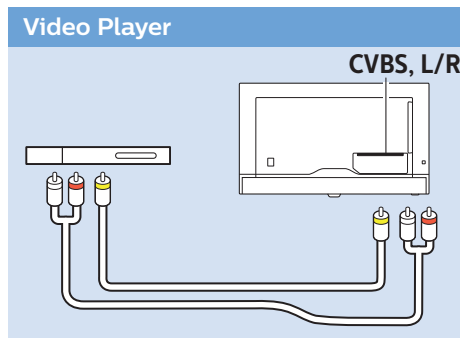

www.philips.com/connectivityguide

Network - Wireless

Network - Wired

USB Flash Drive

Computer

Headphone

VESA (x, y)
32" 100x100 M4

32"