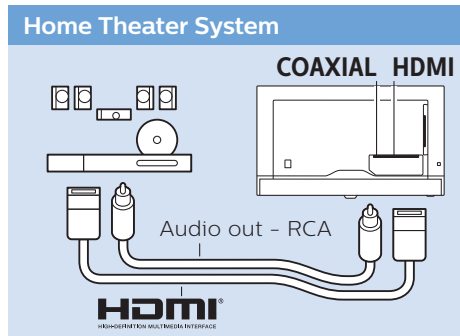

www.philips.com/connectivityguide

Network - Wireless

Network - Wired

USB Flash Drive

Computer

Headphone

VESA (x, y)
32" 100x100 M4

32"