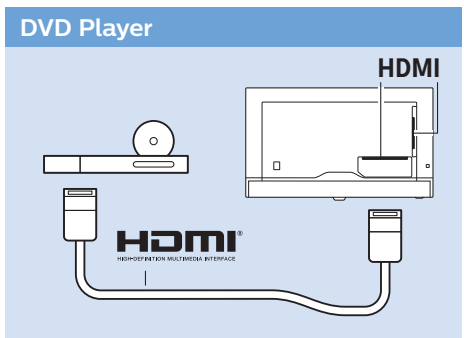

www.philips.com/connectivityguide

Network - Wireless

Network - Wired

USB Flash Drive

Computer

Headphone

VESA (x, y)
32" 100x100 M4

32"