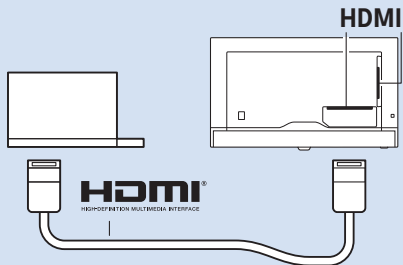

www.philips.com/connectivityguide

Network - Wireless

Network - Wired

USB Flash Drive

Computer

Headphone

VESA (x, y)
32" 100x100 M4

32"