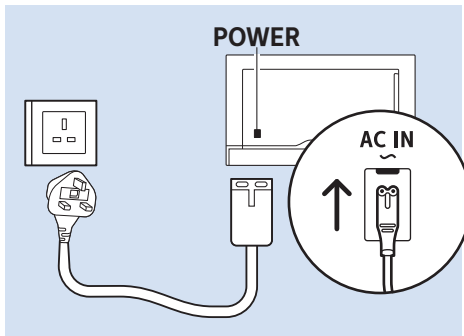

www.philips.com/connectivityguide

Network - Wireless

Network - Wired

USB Flash Drive

Computer

Headphone

VESA (x, y)
32" 100x100 M4

32"