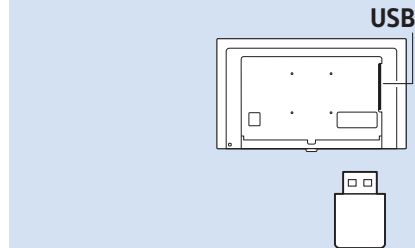

www.philips.com/connectivityguide

Network - Wireless

Network - Wired

USB Flash Drive

Computer

Headphone

VESA (x, y)
32" 100x100 M4

32"