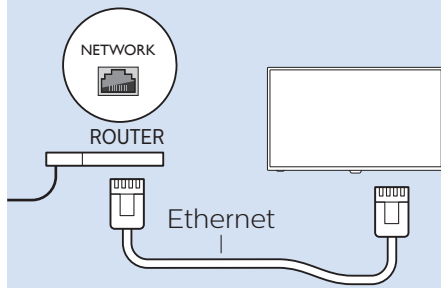

www.philips.com/connectivityguide

Network - Wireless

Network - Wired

USB Flash Drive

Computer

Headphone

VESA (x, y)
32" 100x100 M4

32"