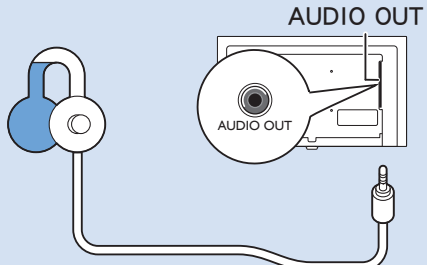

www.philips.com/connectivityguide

Network - Wireless

Network - Wired

USB Flash Drive

Computer

Headphone

VESA (x, y)
32" 100x100 M4

32"