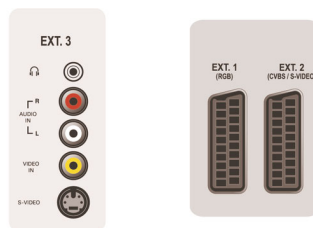

Tuner/Reception/Transmission

- Aerial Input: 75 ohm coaxial (IEC75)
- TV system: PAL I, PAL B/G, PAL D/K, SECAM B/G, SECAM D/K, SECAM L/L', DVB COFDM 2K/8K
- Video Playback: NTSC, SECAM, PAL
- Digital TV: DVB Terrestrial*
- Tuner bands: Hyperband, S-Channel, UHF, VHF
- Number of Pre-set Channels: 100
- Tuner Display: PLL

Connectivity

- Ext 1 Scart: Audio L/R, CVBS in/out, RGB
- Ext 2 Scart: Audio L/R, CVBS in/out, S-video in
- Ext 3: S-video in, CVBS in, Audio L/R in
- Ext 4: YPbPr, Audio L/R in
- Ext 5: HDMI
- Ext 6: HDMI

- Number of Scarts: 2
- Other connections: Headphone out, Common Interface

Power

- Ambient temperature: 5°C to 40°C
- Mains power: 220 - 240 V, 50/60 Hz
- Power consumption: 120 W
- Standby power consumption: < 1 W

Green Specifications

- Green Flagship

Accessories

- Included accessories: Tabletop stand, Power cord, Quick start guide, User Manual, Registration card, Warranty certificate, Remote Control, Batteries for remote control
- Optional accessories: Floor stand

Dimensions

- Set dimensions (W x H x D): 682 x 472 x 114 mm
- Set dimensions with stand (W x H x D): 682 x 537 x 200 mm
- Product weight: 12 kg
- Product weight (+stand): 15 kg
- Box dimensions (W x H x D): 836 x 212 x 592 mm
- Weight incl. Packaging: 18 kg
- VESA wall mount compatible: 200 x 100 mm

Stereo system					Transmission system					
2CS DK	NICAM DK	2CS BG	NICAM I	NICAM LL'	PAL BG	PAL D/K	PAL I	SECAM BG	SECAM DK	SECAM LL'
•	•	•	•	•	•	•	•	•	•	•

Issue date 2019-06-27

Version: 5.0.10

12 NC: 8670 000 25135
EAN: 87 12581 30104 0

© 2019 Koninklijke Philips N.V.
All Rights reserved.

Specifications are subject to change without notice.
Trademarks are the property of Koninklijke Philips N.V.
or their respective owners.

www.philips.com